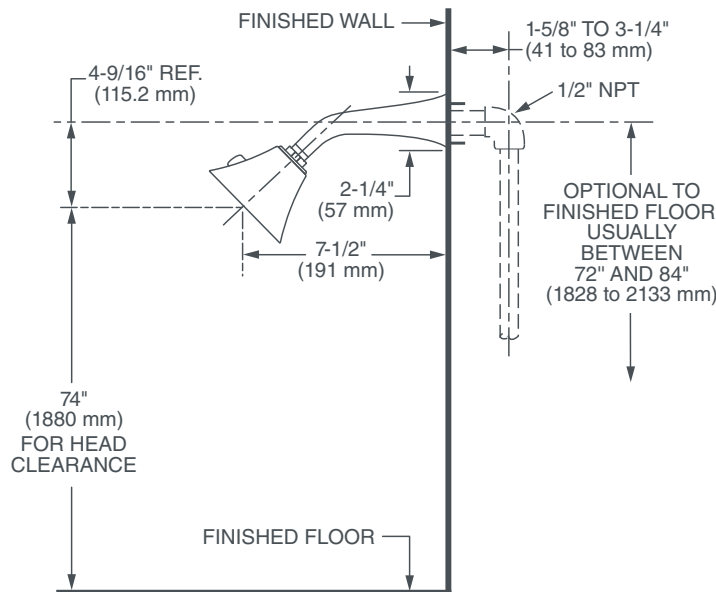

KEEFE® MULTIFUNCTION SHOWERHEAD & ARM

- Two spray function: spray and center massage
- 1/2" NPT
- Adjustable hot limit safety stop
- Concealed mounting hardware
- Adjustable showerhead
- Maximum flow rate: 2.0 gpm (7.6 L/min)
- Low flow rate: 1.8 gpm (6.8 L/min)

DESCRIPTION

Multifunction Showerhead
2.0 gpm (7.6 L/min)
1.8 gpm (6.8 L/min)

PRODUCT NUMBER

D35104775.XXX
D3510477C.XXX

IMPORTANT: These measurements are subject to change or cancellation. No responsibility is assumed for use of superseded or voided pages.