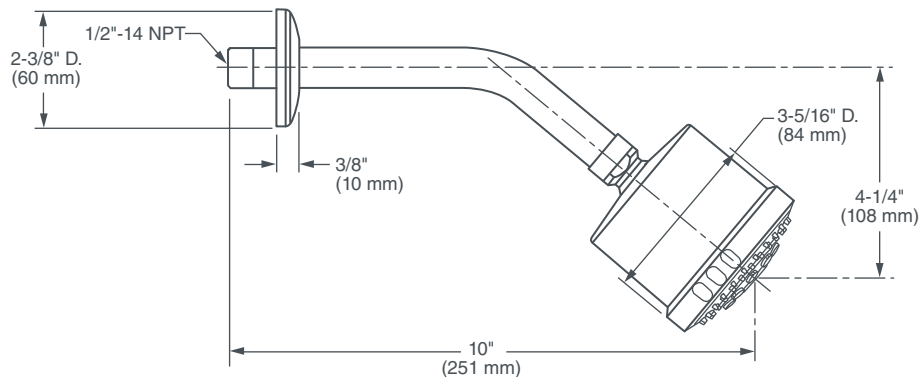

## MULTIFUNCTION SHOWERHEAD

- Simple, clean design
- 3 spray functions: full, aerated and massage
- Includes brass tubular arm and flange
- 1/2" NPT
- Easy Clean
- Maximum flow rate: 2.0 gpm (7.6 L/min)
- Low flow rate: 1.8 gpm (6.8 L/min)

### DESCRIPTION

Multifunction Showerhead  
2.0 gpm (7.6 L/min)  
1.8 gpm (6.8 L/min)

### PRODUCT NUMBER

D35101775.XXX  
D3510177C.XXX

**IMPORTANT:** These measurements are subject to change or cancellation. No responsibility is assumed for use of superseded or voided pages.

PART OF **LIXIL**