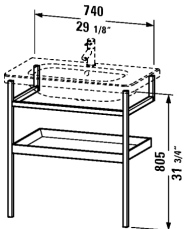

**DuraStyle Furniture - ACC towel rail with included shelf # DS9882**

| < 29 1/8" Inch > |

| Furniture - ACC towel rail with included shelf  | Dimension              | Weight | Order number |
|---|------------------------|--------|--------------|
| for DuraStyle # 232080  |                        |        |              |
| <b>Colors</b>   |                        |        |              |
| M76 European Oak (Solid wood) M77 American Walnut (Solid wood)  |                        |        |              |
| <b>Variant</b>  |                        |        |              |
|   | 29 1/8" x 17 3/8" Inch |        | DS9882       |
| <b>Infobox</b>  |                        |        |              |
| Body available in 76-European Oak solid wood or 77-American Walnut solid wood, Color of shelf available in decor 14-Terra, 18-White Matt, 22-White High Gloss, 43-Basalt Matt and 49-Graphite Matt / Includes wall fixation kit, Required specification for ordering:., - Body color, - Shelf color |                        |        |              |
| <b>Suitable products</b>  |                        |        |              |
| Furniture washbasin with tap platform, hardware included, wall-mounted, cUPC listed, 31 1/2" x 18 7/8" Inch   | 31 1/2" x 18 7/8" Inch |        | 232080       |

*All drawings contain the necessary measurements which are subject to standard tolerances. They are stated in inch & mm and are non-binding. Exact measurements, in particular for customized installation scenarios, can only be taken from the finished ceramic piece.*