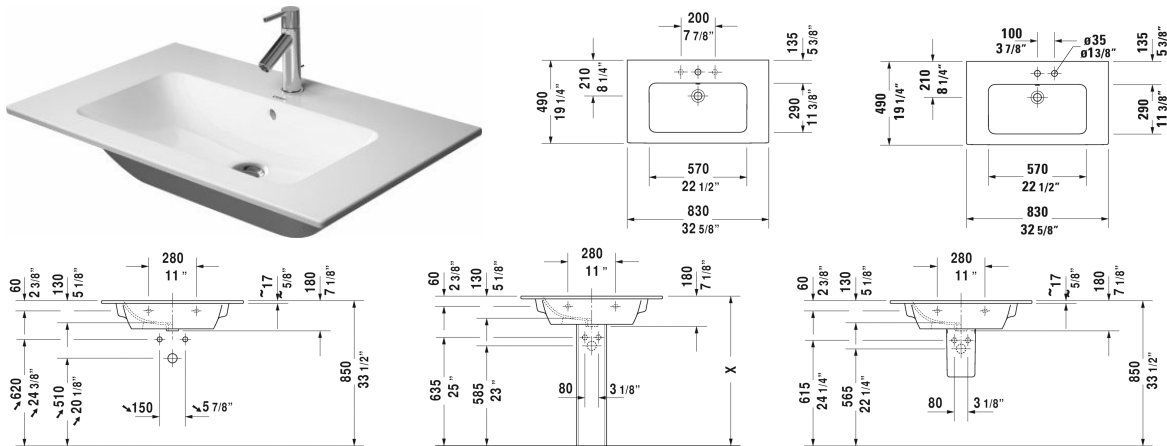

ME by Starck Furniture washbasin ☉ # 2336830000 /  
2336830030 / 2336830060

< 32 5/8" Inch >

Furniture washbasin	Dimension	Weight	Order number
with overflow, with faucet deck, hardware included, wall-mounted, cUPC® listed*, 32 5/8" Inch			
<b>Colors</b>			
00 White			
<b>Variant</b>			
●	32 5/8" x 19 1/4" Inch	46.7 lb	2336830000
● ● ●	32 5/8" x 19 1/4" Inch	46.7 lb	2336830030
☒	32 5/8" x 19 1/4" Inch	46.7 lb	2336830060
<b>Infobox</b>			
* Complies with following standards: ASME A112.19.2/CSA B45.1, Washbasin is not ADA compliant in combination with pedestal, siphon cover or metal console			
Sanitary ceramics with the special WonderGliss surface finish will remain clean and attractive-looking for a long time to come. When ordering WonderGliss please add a "1" as eleventh digit to the model number.			
Space-saving siphon	1 1/4" Inch	0.9 lb	005076
<b>Suitable products</b>			
Vanity unit wall-mounted 1 pull-out compartment, for ME by Starck # 233683, 234583, 234683, 32 1/4" x 19" Inch	32 1/4" x 19" Inch		LC6141
Vanity unit wall-mounted 2 drawers, upper drawer including cut-out for siphon and siphon cover, for ME by Starck # 233683, 32 1/4" x 18 7/8" Inch	32 1/4" x 18 7/8" Inch		LC6241

*All drawings contain the necessary measurements which are subject to standard tolerances. They are stated in inch & mm and are non-binding. Exact measurements, in particular for customized installation scenarios, can only be taken from the finished ceramic piece.*