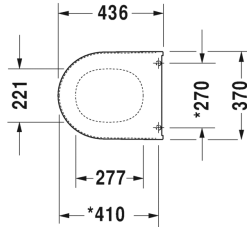

Starck 2 Toilet seat and cover # 0069810000

Toilet seat and cover	Dimension	Weight	Order number
hinges stainless steel, without slow close			
Colors			
00 White			
Variant			
		5.3 lb	0069810000
Suitable products			
Toilet floor standing back-to-wall, cUPC listed, washdown model, hardware included, horizontal outlet, 14 5/8" x 22 1/2" Inch	14 5/8" x 22 1/2" Inch		212809
Toilet wall-mounted washdown model, cUPC listed, Durafix included, 14 5/8" x 21 1/4" Inch	14 5/8" x 21 1/4" Inch		253409

All drawings contain the necessary measurements which are subject to standard tolerances. They are stated in inch & mm and are non-binding. Exact measurements, in particular for customized installation scenarios, can only be taken from the finished ceramic piece.