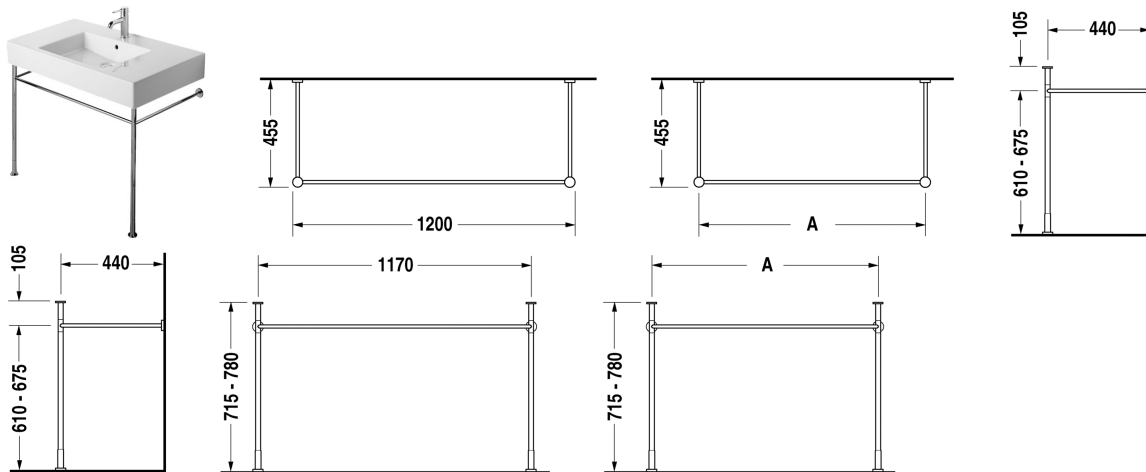

Vero Metal console # 0030731000

Metal console	Dimension	Weight	Order number
height adjustable +2", for furniture washbasin # 032912			
<b>Colors</b>			
10 Chrome			
<b>Variant</b>			
		7.5 lb	0030731000
<b>Suitable products</b>			
Furniture washbasin with tap platform, wall-mounted, hardware included, cUPC listed, 49 1/4" x 19 1/4" Inch	49 1/4" x 19 1/4" Inch		032912

All drawings contain the necessary measurements which are subject to standard tolerances. They are stated in inch & mm and are non-binding. Exact measurements, in particular for customized installation scenarios, can only be taken from the finished ceramic piece.