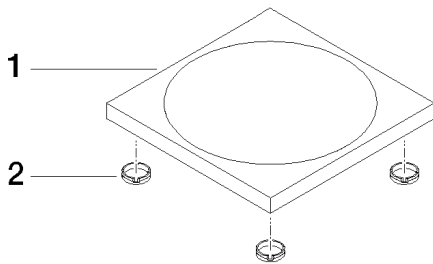

Sink - IMO

Soap dish freestanding - polished chrome

Article number: 84 410 780-00

- Width 4-3/4"
- Height 3/8"
- 4-3/4" Projection

polished chrome

Dimensional drawing

All dimensions in mm / inch = mm x 0,0394

Spare parts list

Number	Item Number	Designation	Number of units
1	08 17 78 600-00	dish	1
2	09 26 01 045 90	accessories	4