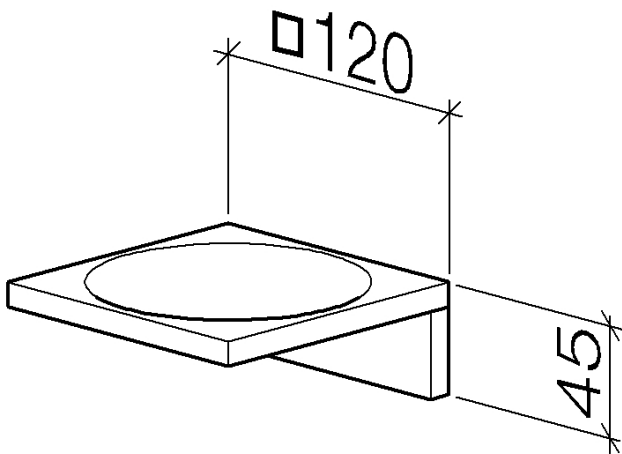

Sink - IMO

Soap dish freestanding - polished chrome

Article number: 84 410 780-00

- Width 4-3/4"
- Height 3/8"
- 4-3/4" Projection

polished chrome

Dimensional drawing

All dimensions in mm / inch = mm x 0,0394

Sink - IMO

Soap dish freestanding - polished chrome

Article number: 84 410 780-00

Sink - IMO
Soap dish freestanding - polished chrome
Article number: 84 410 780-00

Other surface finishes

platinum matte
84 410 780-06