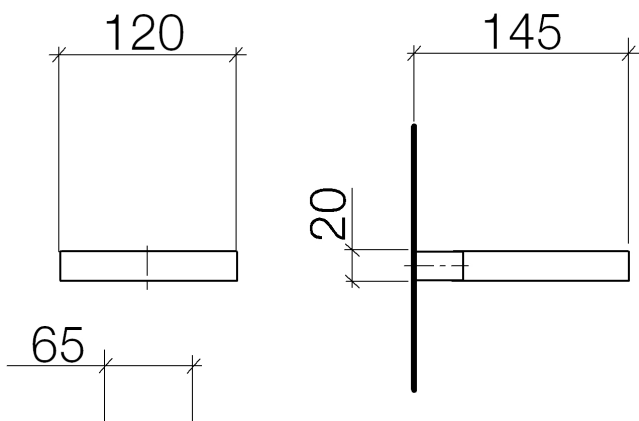

Sink - CL.1

Soap dish wall-mounted - polished chrome

Article number: 83 410 979-00

- Width 4-3/4"
- Height 3/4"
- 5-3/4" Projection

polished chrome

Dimensional drawing

All dimensions in mm / inch = mm x 0,0394

Spare parts list

Number	Item Number	Designation	Number of units
1	08 17 97 570-00	dish	1
2	09 31 11 002 90	pin	1
3	08 17 30 502-00	holder	1
4	09 30 30 080 90	screw	2
5	05 30 31 025 00 90	fixing set	1
6	09 17 20 030 90	holder	1