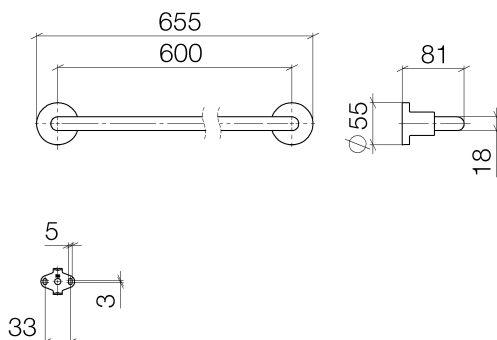

Bathtub - Tara.

Towel bar - polished chrome

Article number: 83 060 892-00

- Center to center 23-5/8"
- Width 25-3/4"
- Height 2-1/8"
- Flange diameter 2-1/8"
- 3-1/4" Projection

polished chrome

## Dimensional drawing

All dimensions in mm / inch = mm x 0,0394

Bathtub - Tara.

Towel bar - polished chrome

Article number: 83 060 892-00

Bathtub - Tara.

Towel bar - polished chrome

Article number: 83 060 892-00

### Spare parts list

Number	Item Number	Designation	Number of units
1	05 28 22 589 00-00	holder	1
2	08 17 89 505-00	holder	2
3	04 31 11 113 00 90	pin	2
4	09 30 11 046 90	disc	2
5	09 30 30 071 90	screw	2
6	05 17 20 739 00 90	fixing set	2