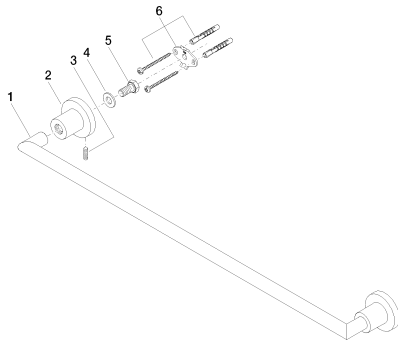

Bathtub - Tara.

Towel bar - polished chrome

Article number: 83 060 892-00

- Center to center 23-5/8"
- Width 25-3/4"
- Height 2-1/8"
- Flange diameter 2-1/8"
- 3-1/4" Projection

polished chrome

## Dimensional drawing

All dimensions in mm / inch = mm x 0,0394

Bathtub - Tara.

Towel bar - polished chrome

Article number: 83 060 892-00

Bathtub - Tara.

Towel bar - polished chrome

Article number: 83 060 892-00

### Spare parts list

Number	Item Number	Designation	Number of units
1	05 28 22 589 00-00	holder	1
2	08 17 89 505-00	holder	2
3	04 31 11 113 00 90	pin	2
4	09 30 11 046 90	disc	2
5	09 30 30 071 90	screw	2
6	05 17 20 739 00 90	fixing set	2