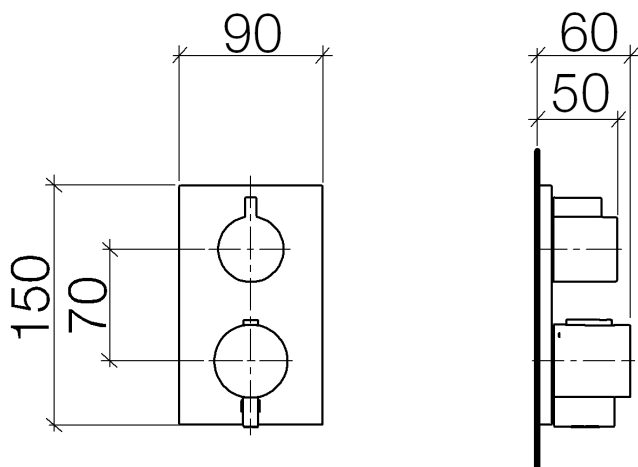

Shower - CL.1

Concealed thermostat with one-way volume control - polished chrome

Article number: 36 425 670-00 0010

- Cover plate 5-7/8" x 3-1/2"
- Temperature control handle with safety lock at 100 °F/ 38°C
- Max. temperature can be set on the trim
- (ADA)

polished chrome

Accessory is required for this item.

Dimensional drawing

All dimensions in mm / inch = mm x 0,0394

Shower - CL.1

Concealed thermostat with one-way volume control - polished chrome

Article number: 36 425 670-00 0010

Flow rate chart

Shower - CL.1

Concealed thermostat with one-way volume control - polished chrome

Article number: 36 425 670-00 0010

Other surface finishes

platinum matte

36 425 670-06 0010

platinum

Required article

35 426 970-90 0010

Concealed thermostat with integrated supply stops -

Shower - CL.1

Concealed thermostat with one-way volume control - polished chrome

Article number: 36 425 670-00 0010

Spare parts list