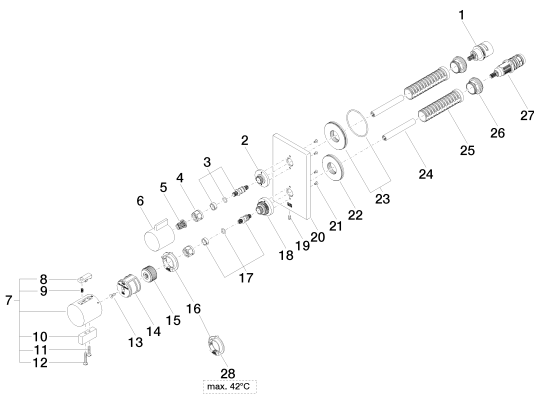

Flow rate chart

Shower - CL.1

Concealed thermostat with one-way volume control - polished chrome

Article number: 36 425 670-00 0010

Other surface finishes

platinum matte

36 425 670-06 0010

platinum

Required article

35 426 970-90 0010

Concealed thermostat with integrated supply stops -

Shower - CL.1

Concealed thermostat with one-way volume control - polished chrome

Article number: 36 425 670-00 0010

Spare parts list

Number	Item Number	Designation	Number of units
1	90 90 03 166 00 90	top	1
2	09 12 12 053-00	base	1
3	04 29 06 111 00-00	spindle	1
4	09 23 30 023 90	nut	2
5	09 12 12 002 90	fixing cap	1
6	09 20 67 006-00	handle	1
7	04 17 33 006 00-00	handle	1
8	09 21 33 010-00	handle	1
9	09 16 02 027 90	spring	1
10	09 20 33 006-00	handle	1
11	09 30 30 159-00	screw	1
12	09 30 30 160-00	screw	1
13	09 30 30 124 90	screw	1
14	09 12 12 052 90	base	1
15	09 12 12 054 90	base	1
16	09 28 10 152 90	regulator	1
17	04 29 06 024 00-00	spindle	1
18	09 12 12 051-00	base	1
19	09 31 11 134 90	pin	1
20	09 11 02 222-00	plate	1
21	09 30 30 157 90	screw	4
22	09 30 01 188 90	disc	1
23	90 30 01 190 00 90	disc	1
24	09 23 01 124 90	sleeve	2
25	09 18 40 077 90	sleeve	2
26	09 24 04 257 90	nut	2
27	90 15 02 012 00 90	cartridge	1