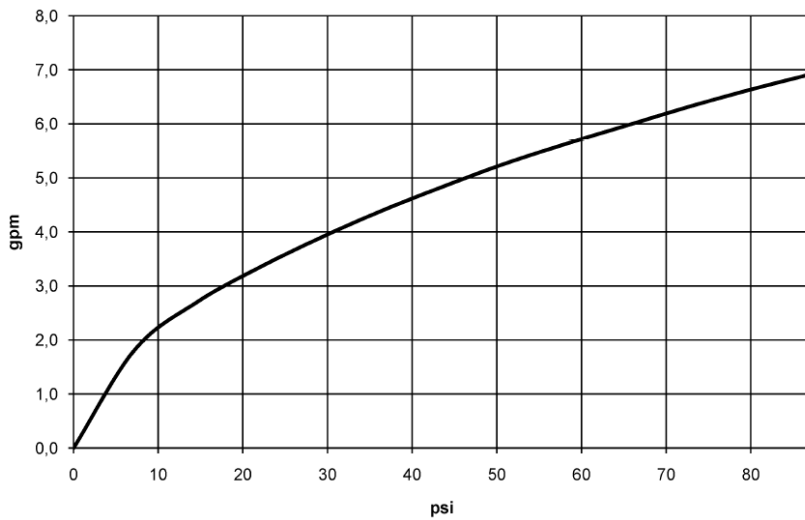

Shower - CL.1

Concealed thermostat with one-way volume control - polished chrome

Article number: 36 425 670-00 0010

- Cover plate 5-7/8" x 3-1/2"
- Temperature control handle with safety lock at 100 °F/ 38°C
- Max. temperature can be set on the trim
- (ADA)

polished chrome

Accessory is required for this item.

Dimensional drawing

All dimensions in mm / inch = mm x 0,0394

Shower - CL.1

Concealed thermostat with one-way volume control - polished chrome

Article number: 36 425 670-00 0010

Flow rate chart

Shower - CL.1

Concealed thermostat with one-way volume control - polished chrome

Article number: 36 425 670-00 0010

Other surface finishes

platinum matte

36 425 670-06 0010

platinum