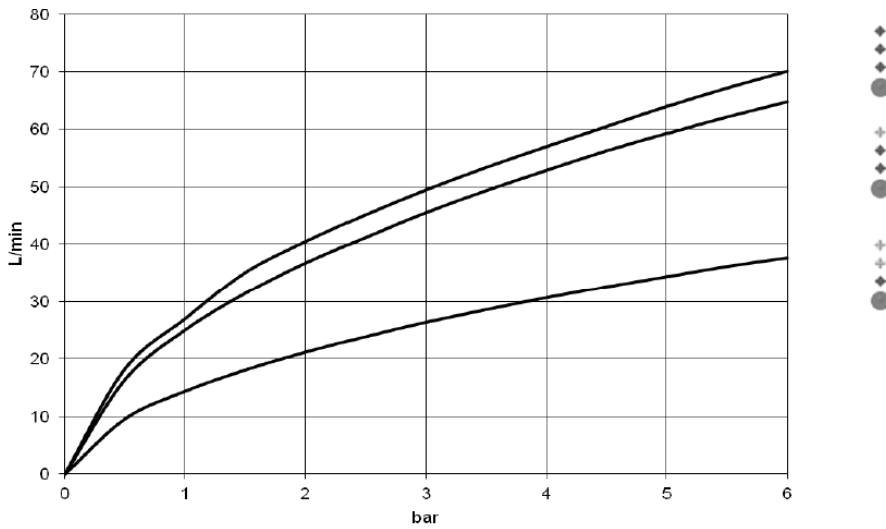

## Dimensional drawing

All dimensions in mm / inch = mm x 0,0394

Shower - CL.1

xTOOL Concealed thermostat without volume control - Dark Platinum matte

Article number: 36 416 780-99

### Flow rate chart