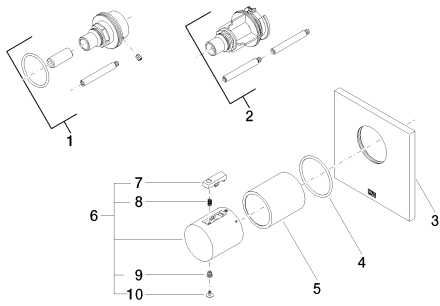

### Required article

35 517 970-90 0010

xTOOL Concealed thermostat  
rough -

Shower - CL.1

xTOOL Concealed thermostat without volume control - Dark Platinum matte

Article number: 36 416 780-99

### Spare parts list

Number	Item Number	Designation	Number of units
--------	-------------	-------------	-----------------