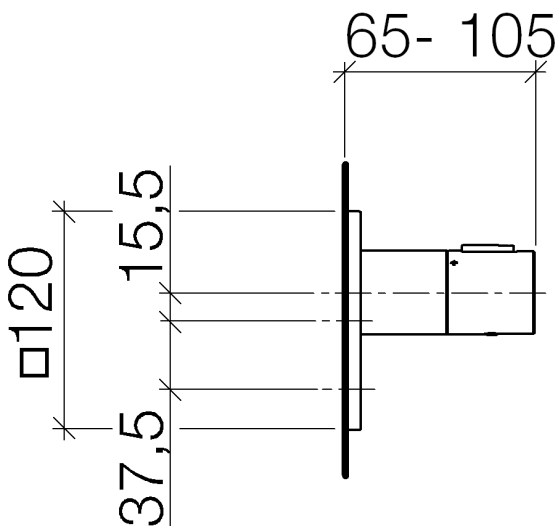

## Shower - CL.1

xTOOL Concealed thermostat without volume control - Dark Platinum matte

Article number: 36 416 780-99

- Cover plate 4-3/4" x 4-3/4"
- Temperature control handle with safety lock at 100 °F/ 38°C
- NOTE: Important! Due to minimum rough-in requirements, a framing of 2 x 6 studs may be needed.

## Dimensional drawing

All dimensions in mm / inch = mm x 0,0394

Shower - CL.1

xTOOL Concealed thermostat without volume control - Dark Platinum matte

Article number: 36 416 780-99

### Flow rate chart

## Shower - CL.1

xTOOL Concealed thermostat without volume control - Dark Platinum matte

Article number: 36 416 780-99