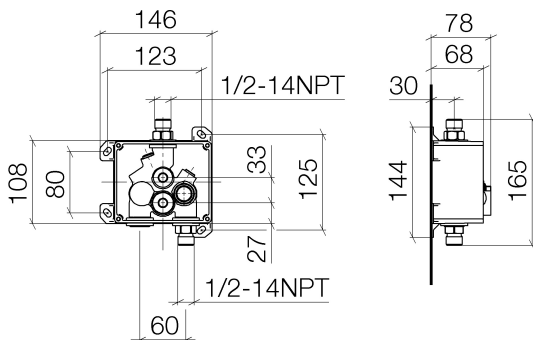

Sink - Concealed rough parts

eSET Touchfree Lavatory faucet without temperature adjustment for deck-mounted installation

Article number: 35 742 970-90 0010

- lead-free
- 1x check valve
- 1x 1/2" male thread connection
- Exposed installation
- Compatible with outlets from Vaia, Lissé, CL.1, IMO, Tara., Tara Logic, Meta.02, Deque, Supernova, Symetrics, LULU and MEM
- Not compatible with outlets with pull-rod drains. Please use in combination with pop up drain 10 126 970-FF
- Additional series and finishes available upon request (xtra Service)

Dimensional drawing

All dimensions in mm / inch = mm x 0,0394

Sink - Concealed rough parts

eSET Touchfree Lavatory faucet without temperature adjustment for deck-mounted installation

Article number: 35 742 970-90 0010

Sink - Concealed rough parts

eSET Touchfree Lavatory faucet without temperature adjustment for deck-mounted installation

Article number: 35 742 970-90 0010

Spare parts list

Number	Item Number	Designation	Number of units
1	04 30 31 024 01 90	fixing set	2
2	04 31 20 039 10 90	plug	3
3	09 14 10 053 90	seal	3
4	09 23 01 040 90	back-flow preventer	1
5	09 14 10 056 90	seal	1
6	09 24 03 219 90	nipple	1
7	09 14 10 117 90	seal	1
8	09 14 10 031 90	seal	1