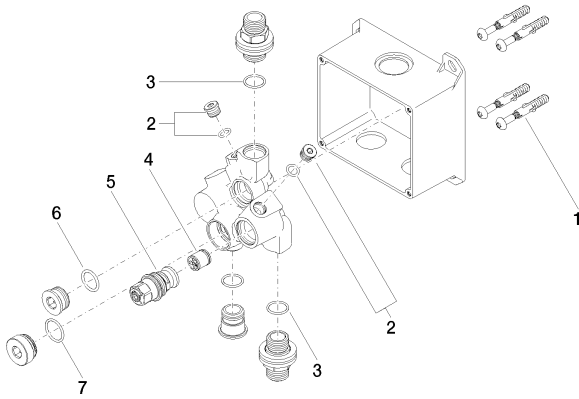

Sink - Concealed rough parts

eSET Touchfree Lavatory faucet without temperature adjustment for deck-mounted installation

Article number: 35 742 970-90 0010

- lead-free
- 1x check valve
- 1x 1/2" male thread connection
- Exposed installation
- Compatible with outlets from Vaia, Lissé, CL.1, IMO, Tara., Tara Logic, Meta.02, Deque, Supernova, Symetrics, LULU and MEM
- Not compatible with outlets with pull-rod drains. Please use in combination with pop up drain 10 126 970-FF
- Additional series and finishes available upon request (xtra Service)

Dimensional drawing

All dimensions in mm / inch = mm x 0,0394

Sink - Concealed rough parts

eSET Touchfree Lavatory faucet without temperature adjustment for deck-mounted installation

Article number: 35 742 970-90 0010

Sink - Concealed rough parts

eSET Touchfree Lavatory faucet without temperature adjustment for deck-mounted installation

Article number: 35 742 970-90 0010

Spare parts list

Number	Item Number	Designation	Number of units
1	04 30 31 024 01 90	fixing set	2
2	04 31 20 039 10 90	plug	3
3	09 14 10 053 90	seal	3
4	09 23 01 040 90	back-flow preventer	1
5	09 14 10 056 90	seal	1
6	09 24 03 219 90	nipple	1
7	09 14 10 117 90	seal	1
8	09 14 10 031 90	seal	1