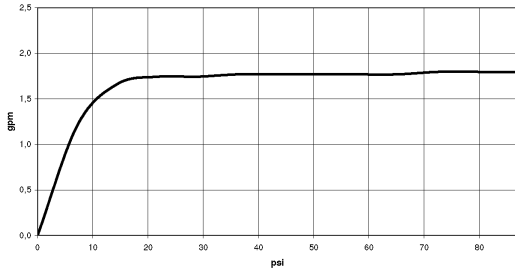

Bathtub - CL.1

Hand shower - polished chrome

Article number: 28 017 979-00 0010

- Standard spray mode
- Descaling system
- spray head Ø 130 mm
- 1/2" connection
- Water flow rate limited to max. 1.8 gpm
- Internal backflow preventer.

## Dimensional drawing

All dimensions in mm / inch = mm x 0,0394

Bathtub - CL.1  
Hand shower - polished chrome  
Article number: 28 017 979-00 0010

### Flow rate chart

Bathtub - CL.1

Hand shower - polished chrome

Article number: 28 017 979-00 0010