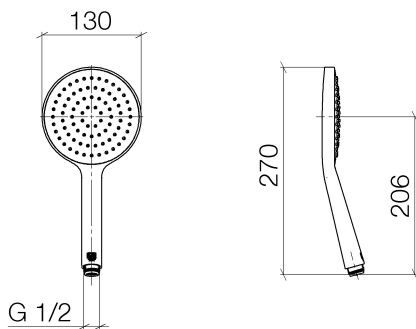

Bathtub - CL.1

Hand shower - polished chrome

Article number: 28 017 979-00 0010

- Standard spray mode
- Descaling system
- spray head Ø 130 mm
- 1/2" connection
- Water flow rate limited to max. 1.8 gpm
- Internal backflow preventer.

## Dimensional drawing

All dimensions in mm / inch = mm x 0,0394

Bathtub - CL.1  
Hand shower - polished chrome  
Article number: 28 017 979-00 0010

### Flow rate chart

Bathtub - CL.1

Hand shower - polished chrome

Article number: 28 017 979-00 0010