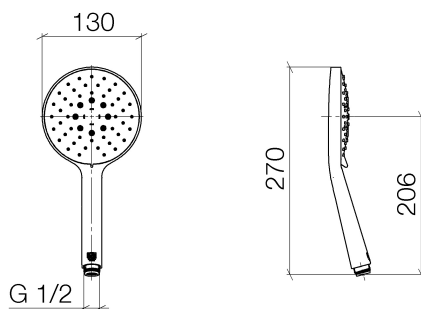

Bathtub - CL.1

Hand shower - polished chrome

Article number: 28 016 979-00 0010

- 3 individual sprays (standard, soft, massage) + 2 combinations (standard+soft, soft+massage)
- Descaling system
- spray head Ø 130 mm
- 1/2" connection
- Water flow rate limited to max. 1.8 gpm
- Internal backflow preventer.

polished chrome

Dimensional drawing

All dimensions in mm / inch = mm x 0,0394

Bathtub - CL.1
Hand shower - polished chrome
Article number: 28 016 979-00 0010

Flow rate chart

Bathtub - CL.1

Hand shower - polished chrome