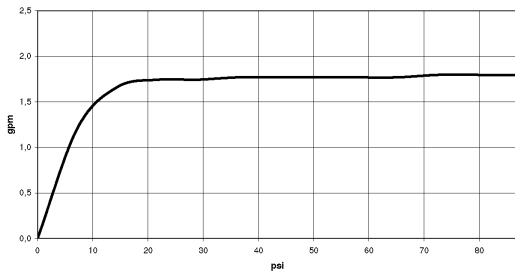

Bathtub - CL.1

Hand shower - polished chrome

Article number: 28 016 979-00 0010

- 3 individual sprays (standard, soft, massage) + 2 combinations (standard+soft, soft+massage)
- Descaling system
- spray head Ø 130 mm
- 1/2" connection
- Water flow rate limited to max. 1.8 gpm
- Internal backflow preventer.

polished chrome

Dimensional drawing

All dimensions in mm / inch = mm x 0,0394

Bathtub - CL.1
Hand shower - polished chrome
Article number: 28 016 979-00 0010

Flow rate chart

Bathtub - CL.1

Hand shower - polished chrome