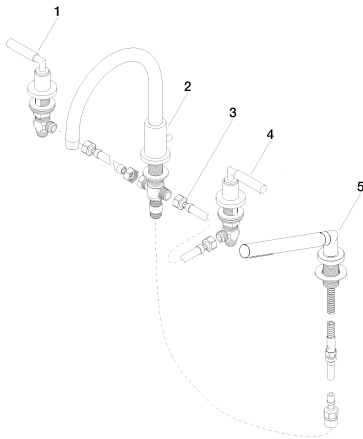

## Bathtub - Tara.

Deck-mounted tub mixer, with hand shower set for deck-mounted tub installation - polished

Article number: 27 512 882-00

- 8-5/8" Projection
- Hand shower set: Standard spray
- Spout: Round aerated stream
- Hand shower set with anti-scale technology
- Descaling system
- Integrated diverter
- Total height 11-3/8"
- Height to aerator/spout outlet 5-3/8"
- Valve hole diameter 1-1/4"
- Spout hole diameter 1-1/4"
- Hole diameter for hand shower set 1-1/4"
- 2-1/8" diameter flange for spout
- Hand shower set with flange Ø 2"
- Valve with flange Ø 2-1/8"
- Metal shower hose 68-7/8" with anti-twist device
- Water flow rate limited to max. 6.2 gpm
- Handshower flow rate max. 1.8 gpm
- Fittings group in compliance with DIN 4109: 1 (ADA)
- NOTE: Local building codes may require the use of an anti-scald device. Please refer to remote pressure balance valve (35 910 970 90)
- Spout projections 10-1/4" or 11-7/8" on request (x-TRA SERVICE).
- Internal backflow preventer.

polished chrome

Bathtub - Tara.

Deck-mounted tub mixer, with hand shower set for deck-mounted tub installation - polished

Article number: 27 512 882-00

More custom finish options are available via special production (xTra Service). Please see our finish matrix for availability and pricing or contact a Dornbracht representative.

Bathtub - Tara.

Deck-mounted tub mixer, with hand shower set for deck-mounted tub installation - polished

### Spare parts list

Number	Item Number	Designation	Number of units
1	20 000 882-00	Deck valve clockwise-closing - polished chrome	1
2	13 512 892-00	spout	1
3	12 502 970 90	Flexible supply line 1/2" x 1/2" x 15-3/4" -	2
4	20 000 883-00	Deck valve counter-clockwise closing - polished chrome	1
5	27 702 979-00	Hand shower set for deck-mounted tub installation - polished chrome	1