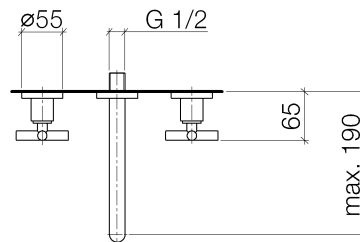

Product specifications

• **7-1/2" Projection**

- Fixed spout
- Round aerated stream
- Valve hole diameter 1-5/8"
- Spout hole diameter 1-5/8"
- Flange diameter 2-1/8"
- Water flow rate limited to max. 1.2 gpm
- low lead compliant

(ADA)

Surfaces

- chrome 36712892-000010
- matt platinum 36712892-060010
- platinum 36712892-080010
- matt black 36712892-330010

Accessories required

- Rough for wall-mounted faucet, spout in center;
35 707 970
- Rough for wall-mounted faucet flexible positioning;
35 712 970
- Rough for wall-mounted faucet, spout on left;
35 713 970
- Rough for wall-mounted faucet, spout on right;
35 714 970

Exploded assembly drawing

Order quantity

No.	Article number	Name	Installation quantity
1	0490031570090	top	2
2	09184007790	sleeve	2
3	09160102690	ring	2
4	09121200290	fixing cap	2
5	0924030811090	extension	2
6	09141002690	seal	1
7	36310892ff	connection	2
8	092722503ff	rosette	1
9	04282209010ff	spout	1
10	90230101902ff	aerator	1

Bath & Spa

Wall-mounted three-hole lavatory mixer without drain

Article number: 36712892ff0010