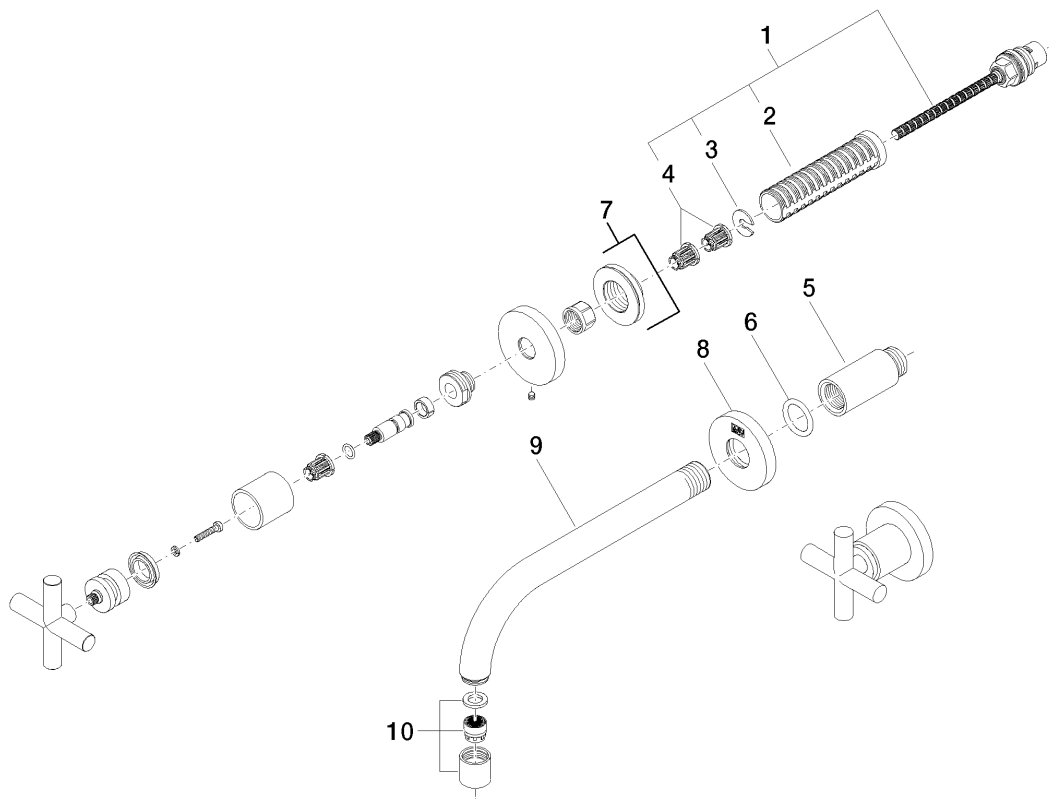

Product specifications

• **7-1/2" Projection**

- Fixed spout
- Round aerated stream
- Valve hole diameter 1-5/8"
- Spout hole diameter 1-5/8"
- Flange diameter 2-1/8"
- Water flow rate limited to max. 1.2 gpm
- low lead compliant

(ADA)

Surfaces

- chrome 36712892-000010
- matt platinum 36712892-060010
- platinum 36712892-080010
- matt black 36712892-330010

Accessories required

- Rough for wall-mounted faucet, spout in center;
35 707 970
- Rough for wall-mounted faucet flexible positioning;
35 712 970
- Rough for wall-mounted faucet, spout on left;
35 713 970
- Rough for wall-mounted faucet, spout on right;
35 714 970

Exploded assembly drawing

Order quantity

No.	Article number	Name	Installation quantity
1	0490031570090	top	2
2	09184007790	sleeve	2
3	09160102690	ring	2
4	09121200290	fixing cap	2
5	0924030811090	extension	2
6	09141002690	seal	1
7	36310892ff	connection	2
8	092722503ff	rosette	1
9	04282209010ff	spout	1
10	90230101902ff	aerator	1

Bath & Spa

Wall-mounted three-hole lavatory mixer without drain

Article number: 36712892ff0010