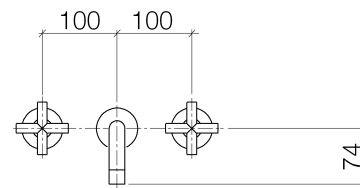

Product specifications

• **7-1/2" Projection**

- Fixed spout
- Round aerated stream
- Valve hole diameter 1-5/8"
- Spout hole diameter 1-5/8"
- Flange diameter 2-1/8"
- Water flow rate limited to max. 1.2 gpm
- low lead compliant

(ADA)

Surfaces

- chrome 36712892-000010
- matt platinum 36712892-060010
- platinum 36712892-080010
- matt black 36712892-330010

Accessories required

- Rough for wall-mounted faucet, spout in center;
35 707 970
- Rough for wall-mounted faucet flexible positioning;
35 712 970
- Rough for wall-mounted faucet, spout on left;
35 713 970
- Rough for wall-mounted faucet, spout on right;
35 714 970

Exploded assembly drawing

Order quantity

No.	Article number	Name	Installation quantity
1	0490031570090	top	2
2	09184007790	sleeve	2
3	09160102690	ring	2
4	09121200290	fixing cap	2
5	0924030811090	extension	2
6	09141002690	seal	1
7	36310892ff	connection	2
8	092722503ff	rosette	1
9	04282209010ff	spout	1
10	90230101902ff	aerator	1

Bath & Spa

Wall-mounted three-hole lavatory mixer without drain

Article number: 36712892ff0010