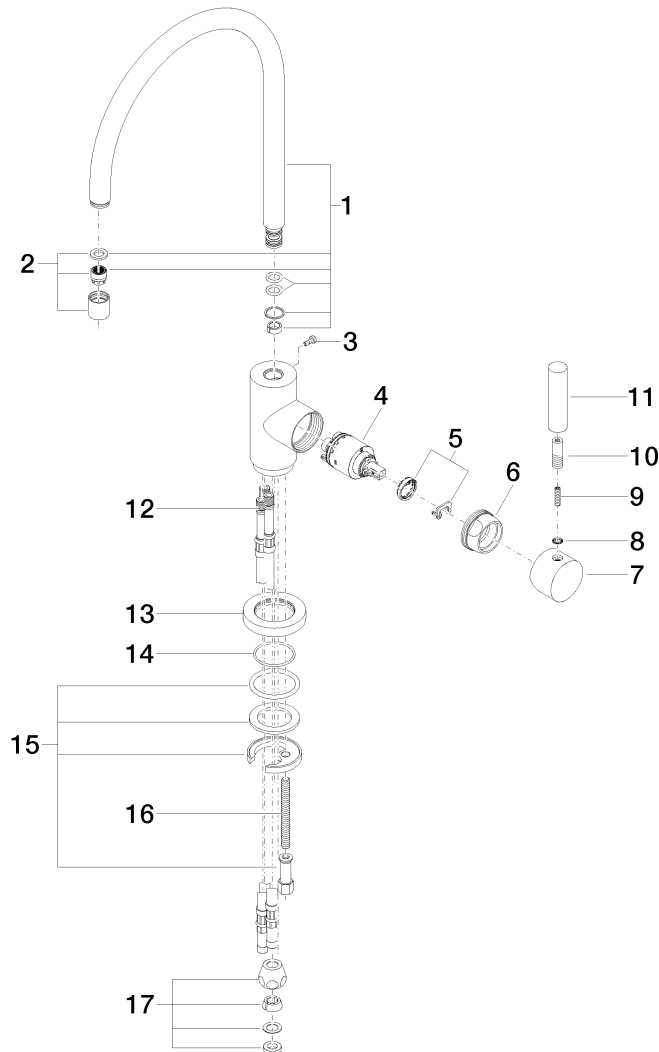

Kitchen

Tara Classic Single-lever mixer

Article number: 33826888

Product specifications

- **235 mm projection**
- pivotable spout 360°
- air-enriched flow
- height of mixer 400 mm
- height up to aerator 230 mm
- single-lever mixer hole diameter 35mm
- max. flow 7 l/min at 3 bar flow pressure
- lead-free

Surfaces

- | | |
|-----------------|-------------|
| • chrome | 33826888-00 |
| • platinum matt | 33826888-06 |
| • Cyprum | 33826888-49 |

Exploded assembly drawing

Order quantity

No.	Article number	Name	Installation quantity
1	90282204902ff	spout	1
2	90230102803ff	aerator	1
3	09303005490	screw	1
4	9015050630090	cartridge	1
5	0428101480090	accessories	1
6	092404107ff	nut	1
7	90208804000ff	handle	1
8	09301103290	disc	1
9	09311101090	pin	1
10	092404048ff	nipple	1
11	11170880ff	handle	1
12	0430040640090	hose	3
13	092810055ff	rosette	1
14	09141003490	seal	1
15	0430110380090	fixing set	1
16	09311101190	pin	1
17	04233004000ff	threaded connector	1

Flow rate chart