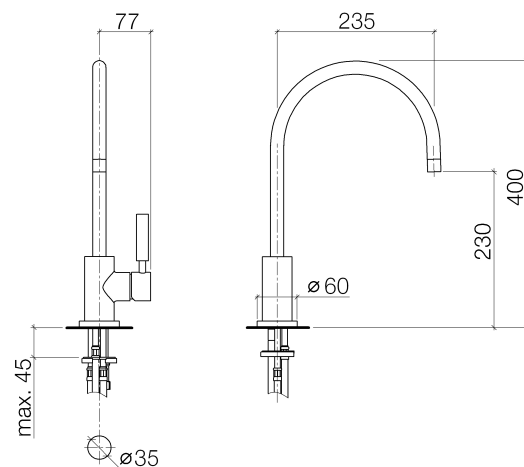

Kitchen

Tara Classic Single-lever mixer

Article number: 33826888

Product specifications

- **235 mm projection**
- pivotable spout 360°
- air-enriched flow
- height of mixer 400 mm
- height up to aerator 230 mm
- single-lever mixer hole diameter 35mm
- max. flow 7 l/min at 3 bar flow pressure
- lead-free

Surfaces

- | | |
|-----------------|-------------|
| • chrome | 33826888-00 |
| • platinum matt | 33826888-06 |
| • Cyprum | 33826888-49 |

Exploded assembly drawing

Order quantity

No.	Article number	Name	Installation quantity
1	90282204902ff	spout	1
2	90230102803ff	aerator	1
3	09303005490	screw	1
4	9015050630090	cartridge	1
5	0428101480090	accessories	1
6	092404107ff	nut	1
7	90208804000ff	handle	1
8	09301103290	disc	1
9	09311101090	pin	1
10	092404048ff	nipple	1
11	11170880ff	handle	1
12	0430040640090	hose	3
13	092810055ff	rosette	1
14	09141003490	seal	1
15	0430110380090	fixing set	1
16	09311101190	pin	1
17	04233004000ff	threaded connector	1

Flow rate chart