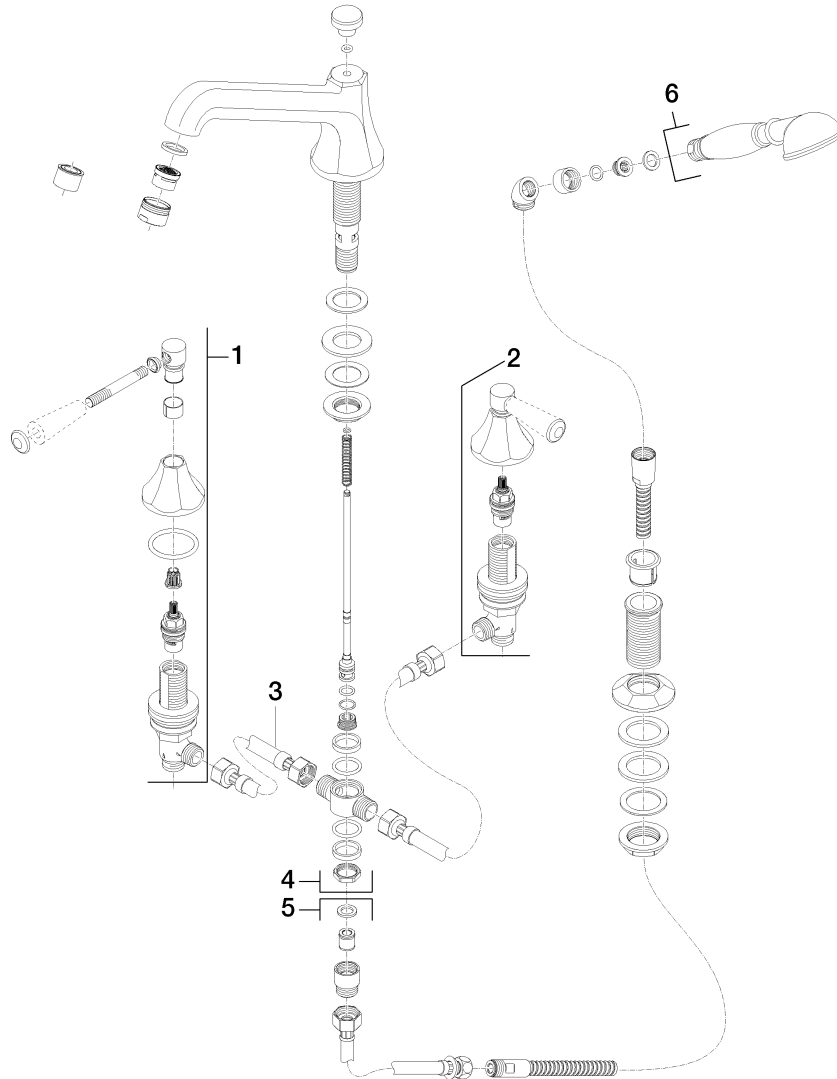

Exploded assembly drawing

Article number: 27502370

Order quantity

No.	Article number	Name	Installation quantity
1	20000370ff	side panel	1
2	20000371ff	side panel	1
3	1250297090	hose	1
4	13502380ff	spout	1
5	27703370ff	shower set	1
6	28002970ff0010	shower	1