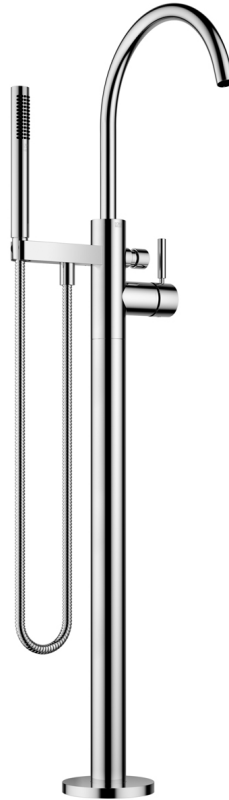

META Single-lever bath mixer with stand pipe

Article number: 25863661

META Single-lever bath mixer with stand pipe

Article number: 25863661

Order quantity

No.	Article number	Name	Installation quantity
1	28013979ff0010	shower	1
2	093002072ff	hose	1
3	09184011890	sleeve	1
4	09311105890	pin	1
5	09230114190	back-flow preventer	1
6	09141001090	seal	3
7	09240315320ff	nipple	1
8	9016020230090	spring	1
9	09310910220ff	pull-rod	1
10	09240306990	nipple	1
11	092102069ff	cover	1
12	09142002690	seal	1
13	90282232701ff	spout	1
14	0431200360090	plug	2
15	09141011290	seal	1
16	09213408120ff	nipple	1
17	092088002ff	handle	1
18	9015050390090	cartridge	1
19	09240429890	nut	1
20	09141003790	seal	1
21	092830036ff	cover	1
22	90206600500ff	handle	1
23	0431200391090	plug	1
24	09240315220ff	adaptor	1
25	09303011190	screw	1
26	09141013990	seal	2
27	0428220250090	connection	2
28	04282203000ff	pipe	1
29	092788007ff	rosette	1

META Single-lever bath mixer with stand pipe

Article number: 25863661

30	09141012990	seal	1
31	09141008490	seal	1
32	09141001890	seal	1

META Single-lever bath mixer with stand pipe

Article number: 25863661