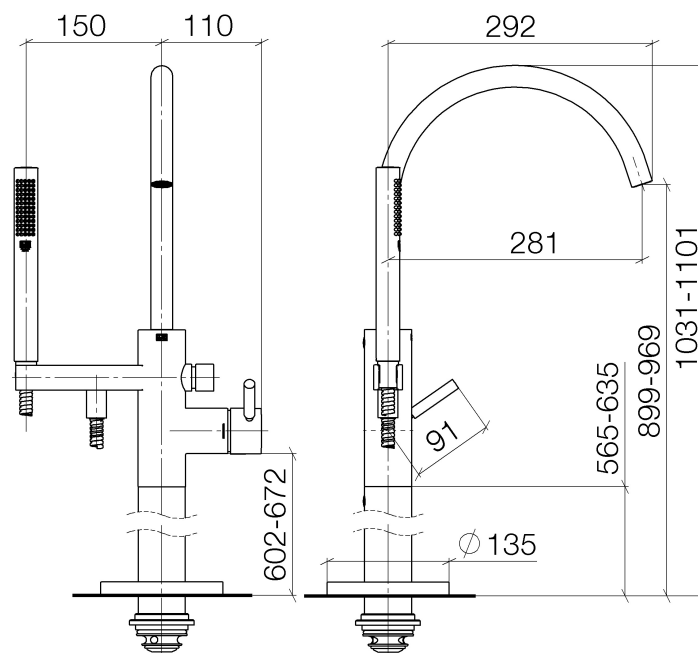

META Single-lever bath mixer with stand pipe

Article number: 25863661

META Single-lever bath mixer with stand pipe

Article number: 25863661

Order quantity

No.	Article number	Name	Installation quantity
1	28013979ff0010	shower	1
2	093002072ff	hose	1
3	09184011890	sleeve	1
4	09311105890	pin	1
5	09230114190	back-flow preventer	1
6	09141001090	seal	3
7	09240315320ff	nipple	1
8	9016020230090	spring	1
9	09310910220ff	pull-rod	1
10	09240306990	nipple	1
11	092102069ff	cover	1
12	09142002690	seal	1
13	90282232701ff	spout	1
14	0431200360090	plug	2
15	09141011290	seal	1
16	09213408120ff	nipple	1
17	092088002ff	handle	1
18	9015050390090	cartridge	1
19	09240429890	nut	1
20	09141003790	seal	1
21	092830036ff	cover	1
22	90206600500ff	handle	1
23	0431200391090	plug	1
24	09240315220ff	adaptor	1
25	09303011190	screw	1
26	09141013990	seal	2
27	0428220250090	connection	2
28	04282203000ff	pipe	1
29	092788007ff	rosette	1

META Single-lever bath mixer with stand pipe

Article number: 25863661

30	09141012990	seal	1
31	09141008490	seal	1
32	09141001890	seal	1

META Single-lever bath mixer with stand pipe

Article number: 25863661

Flow rate chart