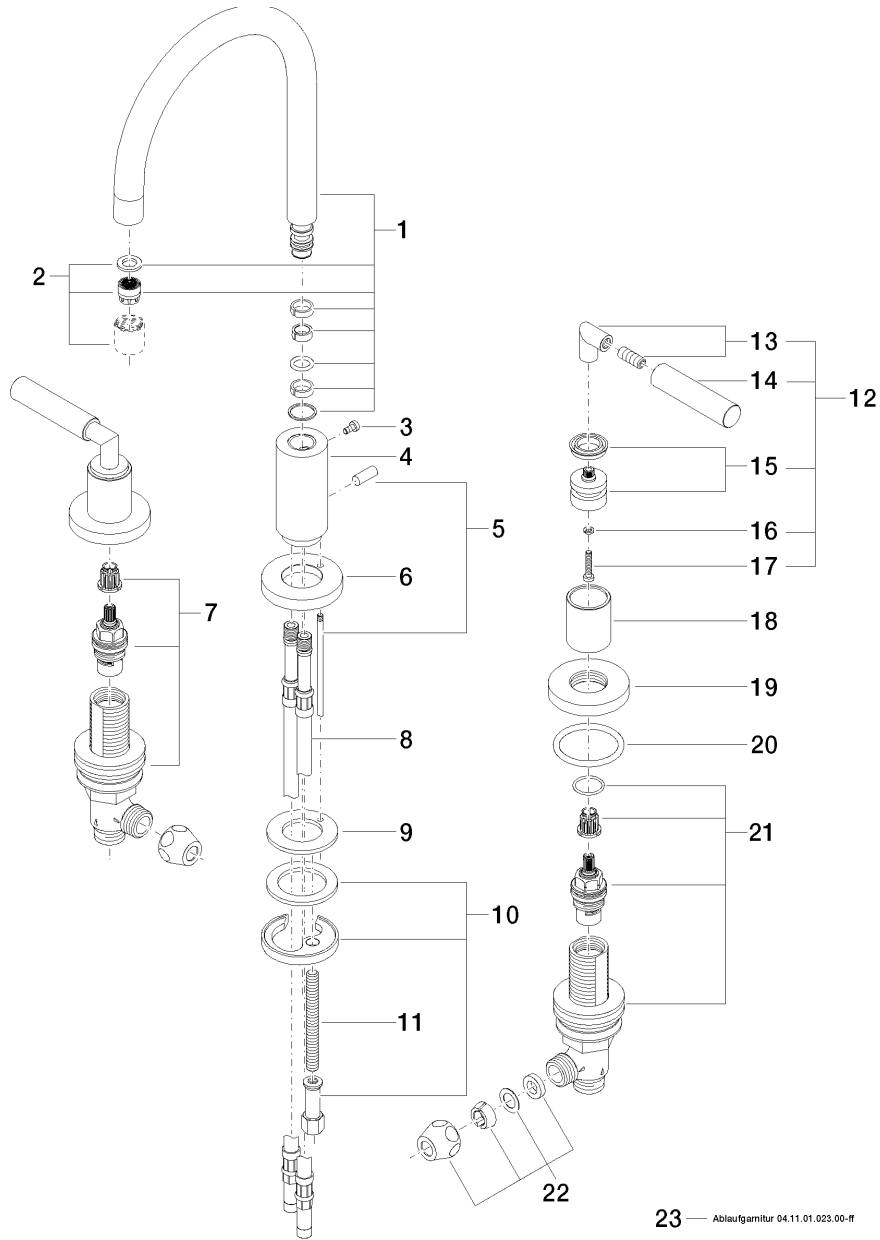

Exploded assembly drawing

Order quantity

No.	Article number	Name	Installation quantity
1	90282221302ff	spout	1
2	90230102804ff	aerator	1
3	09303005790	screw	1
4	09111008710ff	connection	1
5	04208903080ff	pull-rod	1
6	092810133ff	ring	1
7	9017110405190	side panel	1
8	0430040640090	hose	1
9	09140504790	seal	1
10	0430110380090	fixing set	1
11	09311101190	pin	1
12	04208805200ff	handle	2
13	04182002200ff	angle	2
14	092088052ff	handle	2
15	90121200700ff	base	2
16	09301102990	disc	2
17	09303007590	screw	2
18	092102140ff	sleeve	2
19	092789105ff	rosette	2
20	09141004390	seal	2
21	9017110405090	side panel	1
22	04233004000ff	threaded connector	2
23	04110102300ff	pop-up waste	1