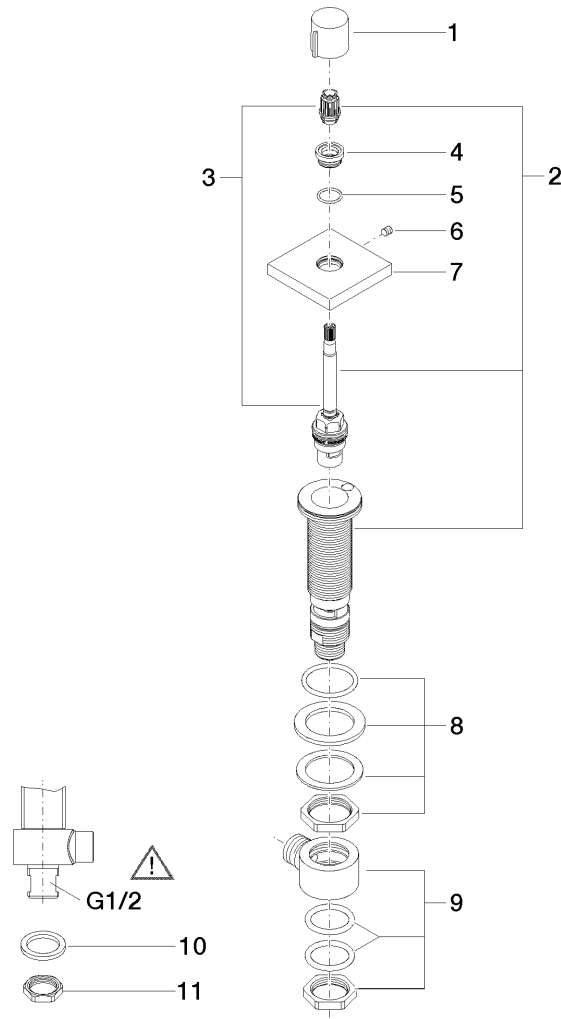

**Product specifications**

- 1-1/4" hole diameter
- Flange 2-3/8" x 2-3/8"

**Surfaces**

- chrome 20000980-00
- matt platinum 20000980-06

**Exploded assembly drawing**

**Order quantity**

<b>No.</b>	<b>Article number</b>	<b>Name</b>	<b>Installation quantity</b>
1	092098001ff	handle	1
2	9017110450490	top	1
3	9090032040090	top	1
4	091212043ff	base	1
5	09141001790	seal	1
6	0431110040090	pin	1
7	092798014ff	rosette	1
8	0423100327890	fixing set	1
9	0417110231090	distributor	1
10	09301105990	disc	1
11	09231001290	nut	1

**Flow rate chart**