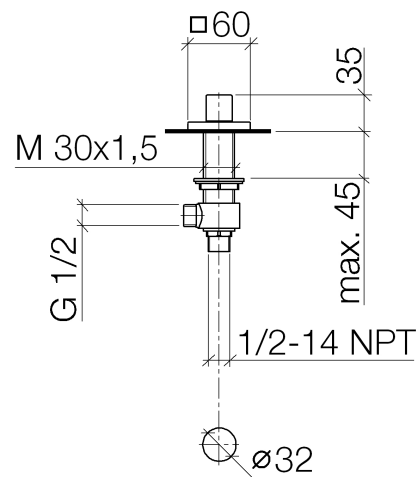

**Product specifications**

- 1-1/4" hole diameter
- Flange 2-3/8" x 2-3/8"

**Surfaces**

- chrome 20000980-00
- matt platinum 20000980-06

**Exploded assembly drawing**

**Order quantity**

<b>No.</b>	<b>Article number</b>	<b>Name</b>	<b>Installation quantity</b>
1	092098001ff	handle	1
2	9017110450490	top	1
3	9090032040090	top	1
4	091212043ff	base	1
5	09141001790	seal	1
6	0431110040090	pin	1
7	092798014ff	rosette	1
8	0423100327890	fixing set	1
9	0417110231090	distributor	1
10	09301105990	disc	1
11	09231001290	nut	1

**Flow rate chart**