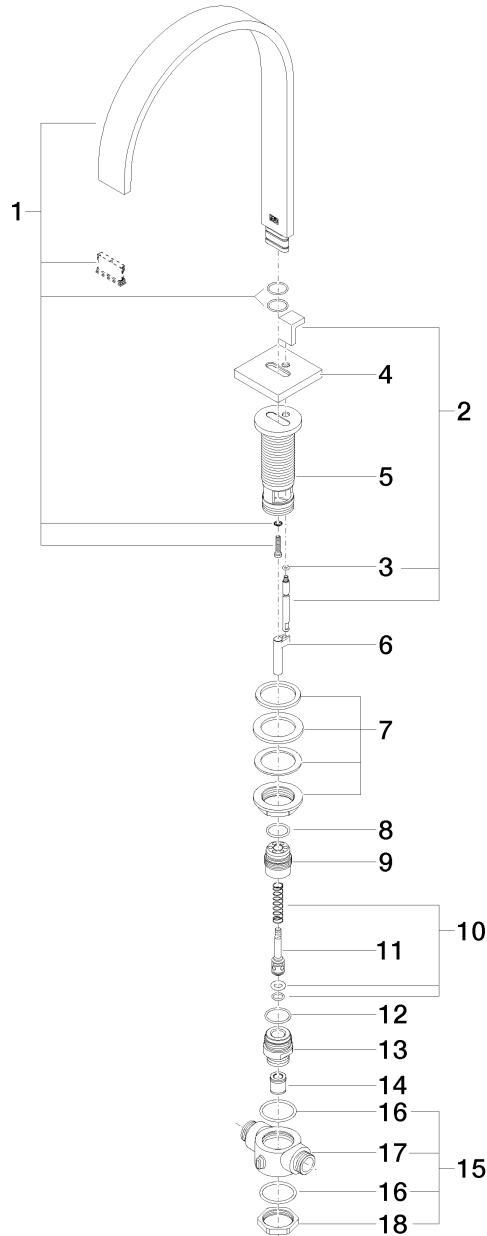

Exploded assembly drawing

Order quantity

No.	Article number	Name	Installation quantity
1	90282217200ff	spout	1
2	04207803000ff	pull-rod	1
3	09141011390	seal	1
4	092767007ff	rosette	1
5	0930010892090	adaptor	1
6	09172006790	holder	1
7	0423100090190	fixing set	1
8	09141012290	seal	1
9	0924031052090	nipple	1
10	9016020230090	spring	1
11	09310903220ff	pull-rod	1
12	09141005690	seal	1
13	09240310690	nipple	1
14	09230104090	back-flow preventer	1
15	0417110430090	distributor	1
16	09141010190	seal	2
17	0917110432090	distributor	1
18	09231003290	nut	1