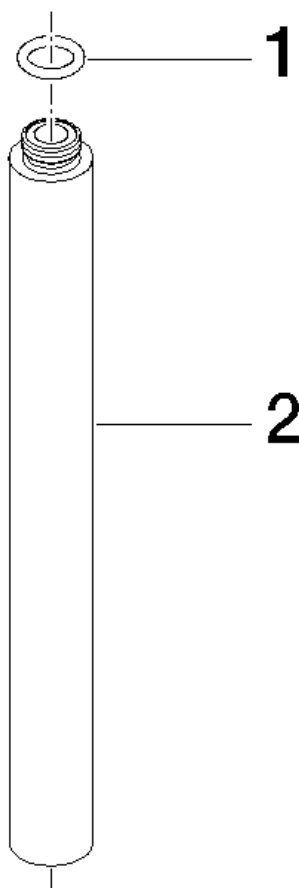

Product specifications

- Length 7-7/8"

Surfaces

- chrome 12120970-00
- matt platinum 12120970-06
- platinum 12120970-08
- brass 12120970-09

Exploded assembly drawing

Order quantity

No.	Article number	Name	Installation quantity
1	09141001190	seal	1
2	092404180ff	extension	1