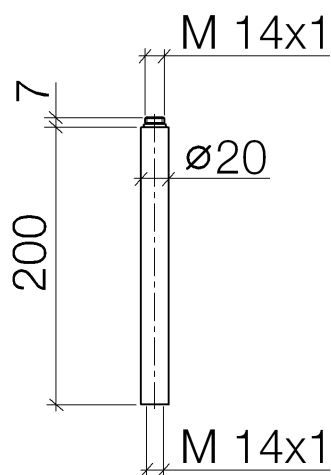

Product specifications

- Length 7-7/8"

Surfaces

- chrome 12120970-00
- matt platinum 12120970-06
- platinum 12120970-08
- brass 12120970-09

Exploded assembly drawing

Order quantity

No.	Article number	Name	Installation quantity
1	09141001190	seal	1
2	092404180ff	extension	1