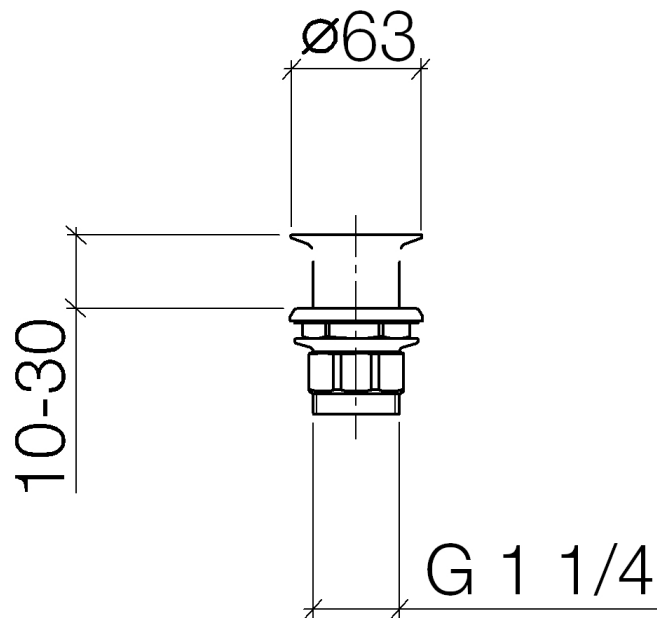

**Generic miscellaneous articles 1 1/4" grated waste for basin**  
Article number: 10110970

**Exploded assembly drawing**

## Generic miscellaneous articles 1 1/4" grated waste for basin

Article number: 10110970

### Order quantity

No.	Article number	Name	Installation quantity
1	091101025ff	cup	1
2	09140503990	seal	1
3	09140302590	seal	1
4	09231001790	nut	1
5	092310020ff	nut	1