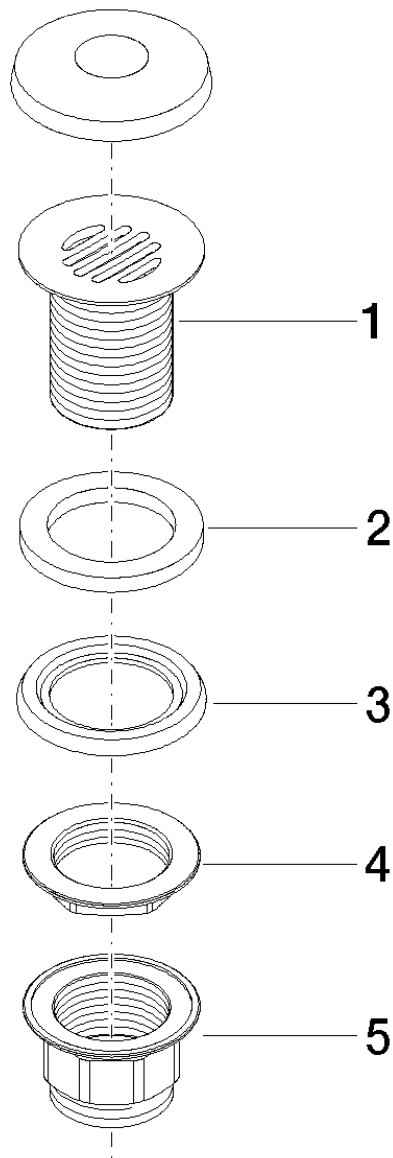

**Generic miscellaneous articles 1 1/4" grated waste for basin**  
Article number: 10110970

**Exploded assembly drawing**

## Generic miscellaneous articles 1 1/4" grated waste for basin

Article number: 10110970

### Order quantity

No.	Article number	Name	Installation quantity
1	091101025ff	cup	1
2	09140503990	seal	1
3	09140302590	seal	1
4	09231001790	nut	1
5	092310020ff	nut	1