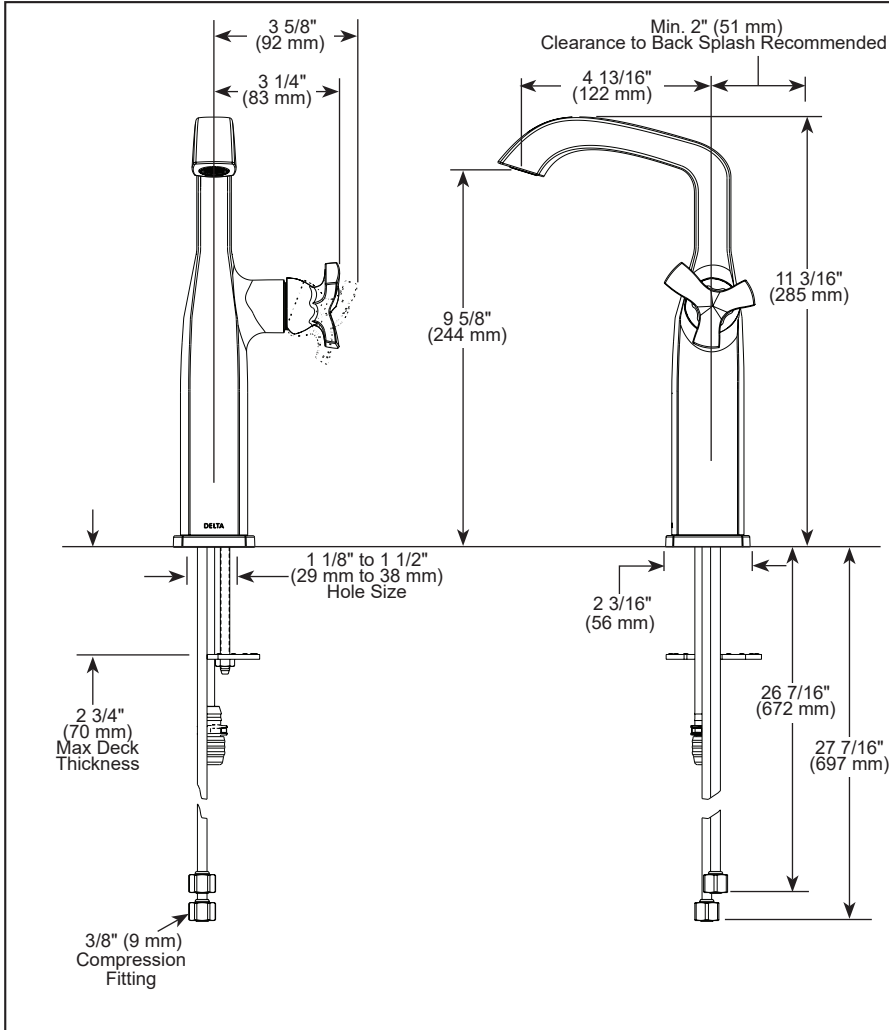

see what Delta can do™

BATHROOM FAUCET

- Stryke® Bath Collection
- Single Handle Deck Mount Vessel

FEATURES:

- Lumicoat™ Finish (-PR models only)
- Lumicoat™ Finishes easily wipe clean without cleaners and chemicals on the products most commonly touched areas

STANDARD SPECIFICATIONS:

- Max flow rate 1.2 gpm @ 60 psi, 4.5 L/min @ 414 kPa
- One hole mount
- Solid metal construction
- Diamond coated ceramic cartridge
- 1/4" O.D. straight, staggered PEX supply tubes
- Optional red/blue indicator ring provided with model
- Drain sold separately

COMPLIES WITH:

- ASME A112.18.1/CSA B125.1
- Indicates compliance to ICC/ANSI A117.1
- EPA WaterSense®

▲ Designate Proper Finish Suffix

Delta reserves the right (1) to make changes in specifications and materials, and (2) to change or discontinue models, both without notice or obligation. Dimensions are for reference only. See current full-line price book or www.deltafaucet.com for finish options and product availability.