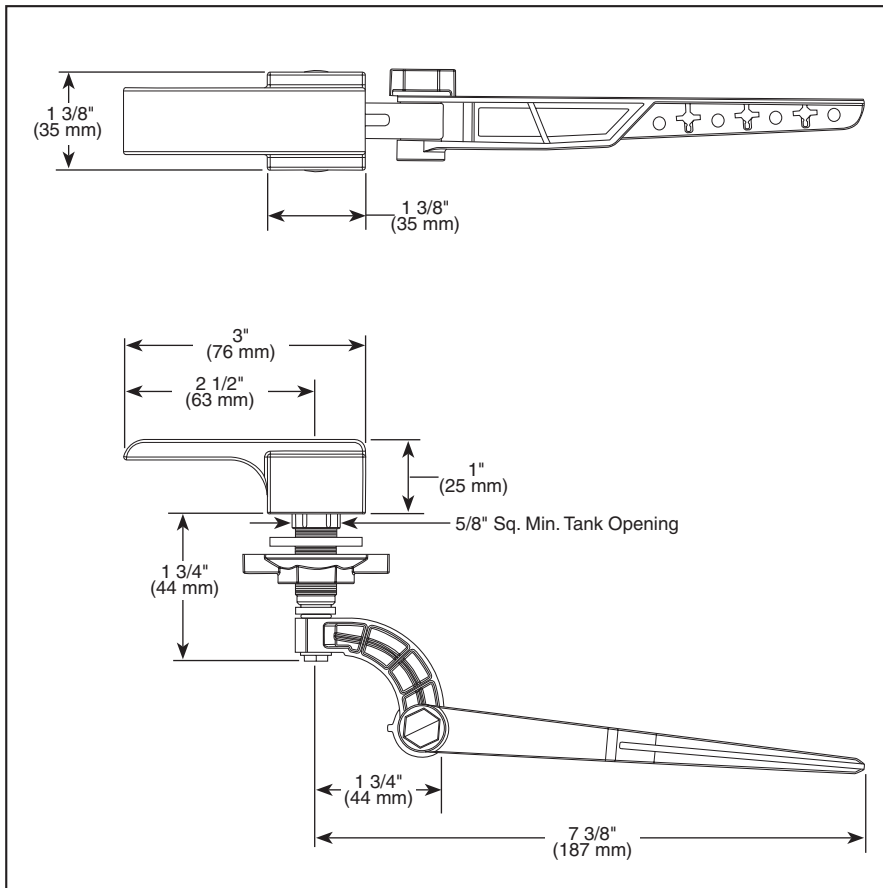

ACCESSORIES

- Coordinates with Arzo® & Ara™ Bath Collection
- Universal Tank Lever

Submitted Model No.: _____

Specific Features: _____

▲ Designate proper finish suffix

STANDARD SPECIFICATIONS:

- Installation instructions included with product.
- Universal left front or left side mount tank lever.
- Can work in right side mount toilets.

Liberty Hardware Manufacturing Corporation
140 Business Park Drive
Winston-Salem, NC 27107
800.542.3789
www.libertyhardware.com
© 2013 LHMC, A Masco Company

Delta reserves the right (1) to make changes in specifications and materials, and (2) to change or discontinue models, both without notice or obligation. Dimensions are for reference only. See current full-line price book or www.deltafaucet.com for finish options and product availability.