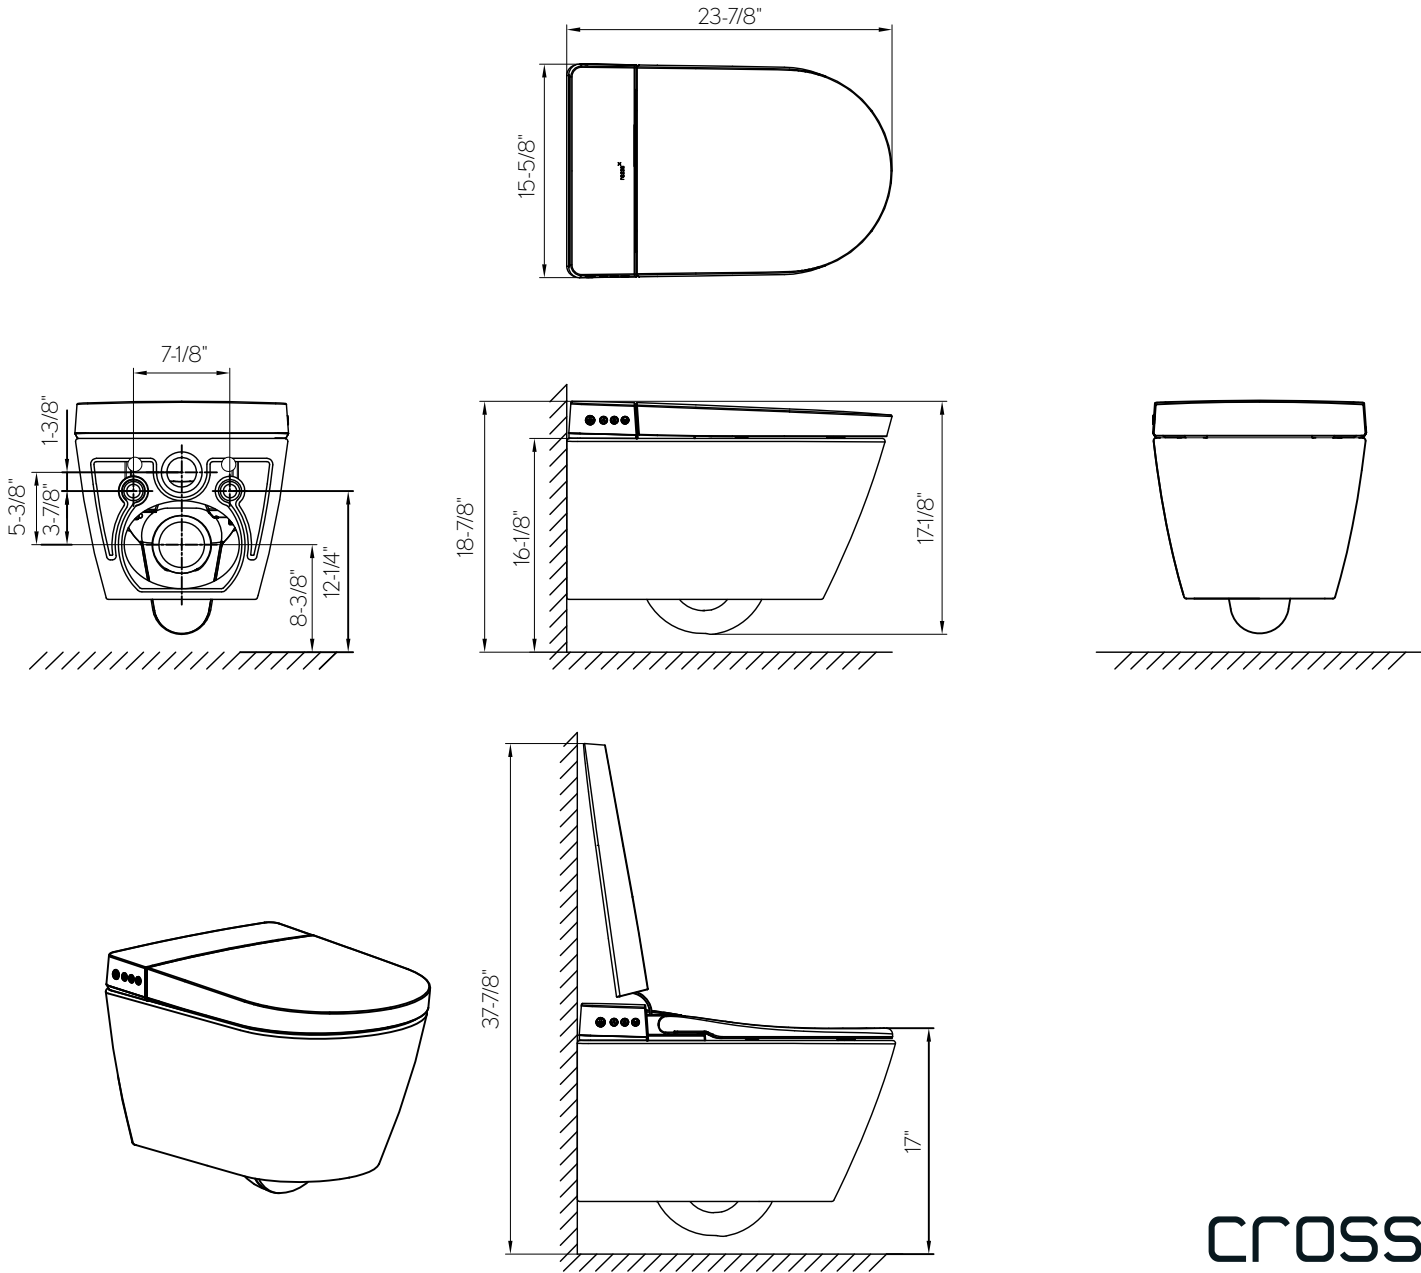

Ressa X2 Wall-Hung Toilet Complete

US-RS200WHSET

Ressa X2 Wall-Hung Toilet Complete

US-RS200WHSET