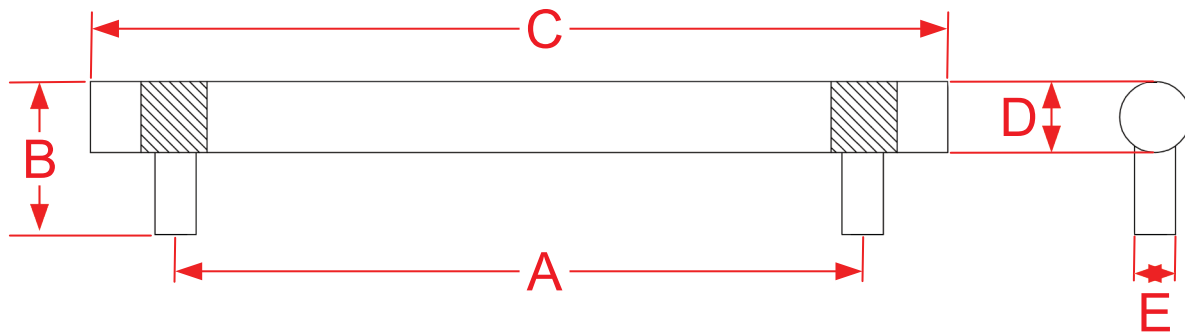

566 Series Cabinet Door & Appliance Pulls

Finishes for Life
TARNISH-FREE GUARANTEED

	A	B	C	D	E
Part #	Center to Center	Projection	Overall	Diameter	Base
566	10.0000"	2.2500"	14.0000"	1.0000"	0.6250"
Custom Sizing Available					