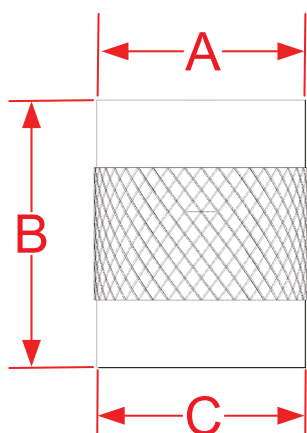

# Series 560, 561 and 562 Cabinet Knobs

Finishes for Life  
TARNISH-FREE GUARANTEED

	A	B	C
Part #	Overall	Projection	Base
560	0.7500"	1.2500"	0.7500"
561	1.0000"	1.2500"	1.0000"
562	1.1250"	1.2500"	1.2500"
Custom Sizing Available			