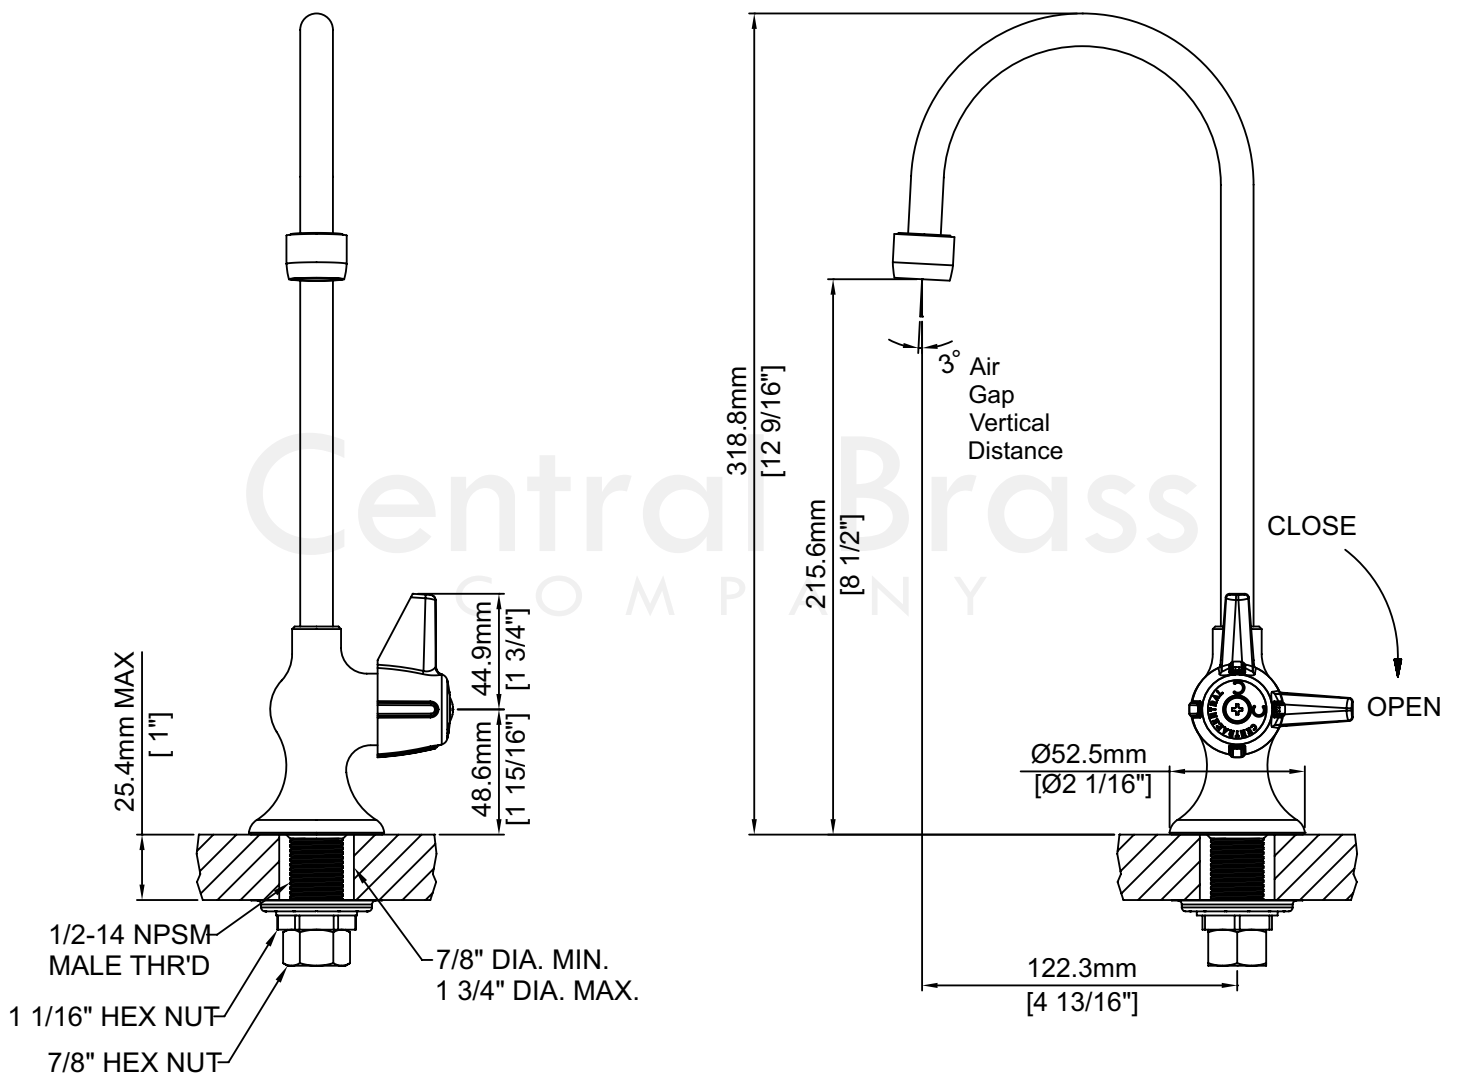

Model# 80286-AC

Single Handle Bar Faucet

80286-AC/REV. 11 2016

Product Specifications subject to change without notice