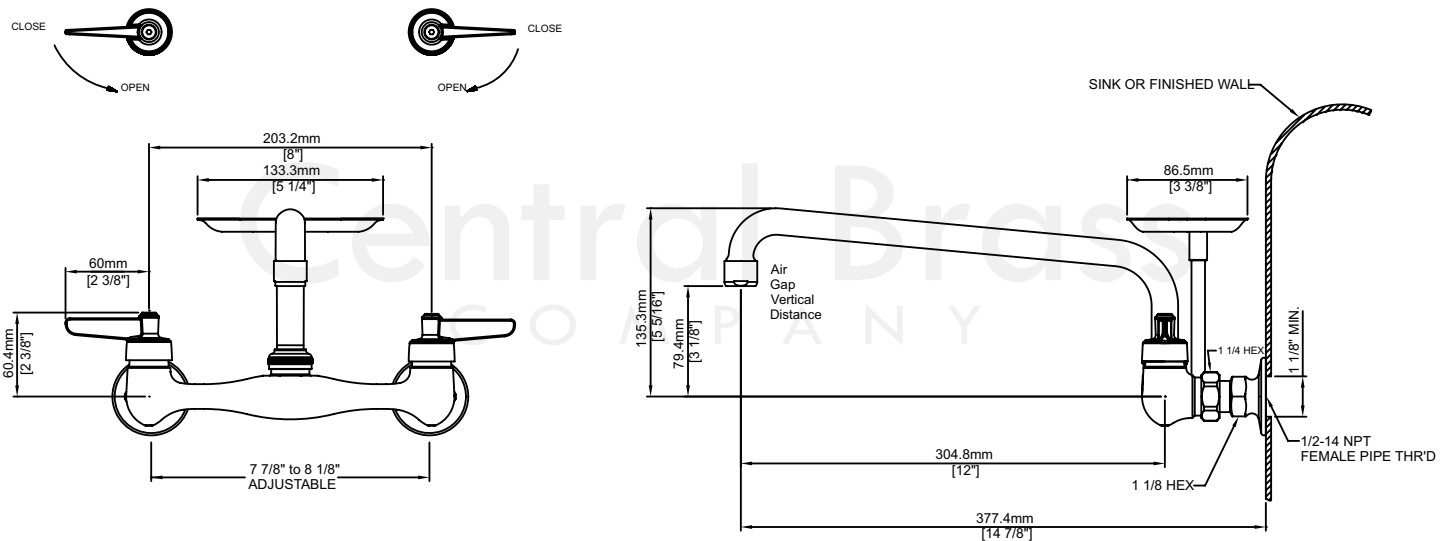

Model# 80048-ULE3

Two Handle Wallmount Kitchen Faucet

FEATURES & SPECIFICATIONS

- 2-3/8" Lever Handle
- 12" Tube Swivel Spout
- 1/2-14 NPS Female Thread
- Ceramic Disc Cartridges
- 2-Hole 7-7/8" to 8-1/8" Installation
- Brass Soap Dish 1.5 GPM Flow Rate
- 1.5 GPM Flow Rate

Model# 80048-ULE3

Two Handle Wallmount Kitchen Faucet

80048-ULE3/REV. 11 2016

Product Specifications subject to change without notice