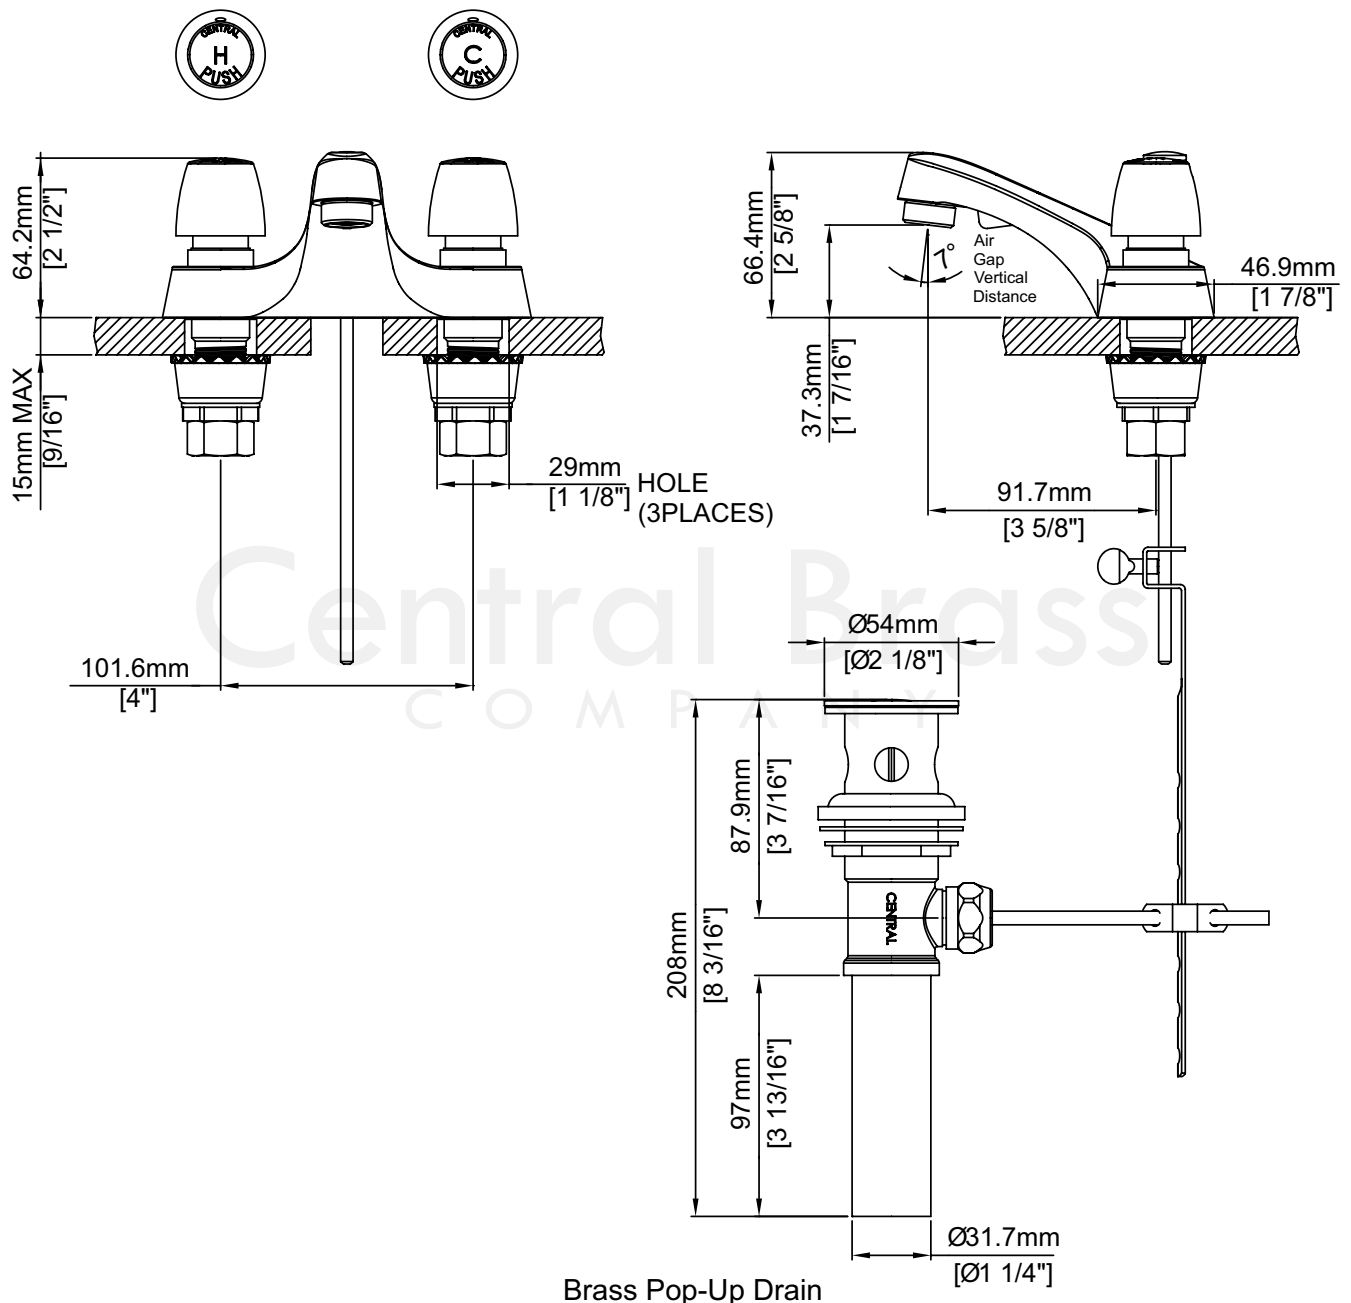

Model# 3137-DAN2

Slow-Close Two Handle Lavatory Faucet

FEATURES & SPECIFICATIONS

- Push Handles
- 3-Hole 4" Installation
- Brass Pop-Up Drain Assembly

FINISHES

- PC Polished Chrome

STANDARDS

- ASME A112.18.1
- ANSI / NSF 61, SECTION 9
- CUPC / IAPMO LISTED
- ANSI A117.1 / ADA COMPLIANT

Product Specifications subject to change without notice

Model# 3137-DAN2

Slow-Close Two Handle Lavatory Faucet

Brass Pop-Up Drain

3137-DAN2/REV. 03 2018

Product Specifications subject to change without notice