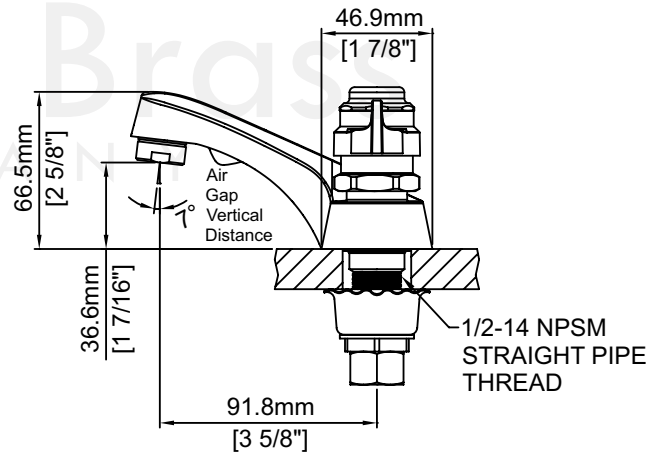

Model# 1167-AV

Self-Close Two Handle Lavatory Faucet

1167-AV/REV. 11 2016

Product Specifications subject to change without notice