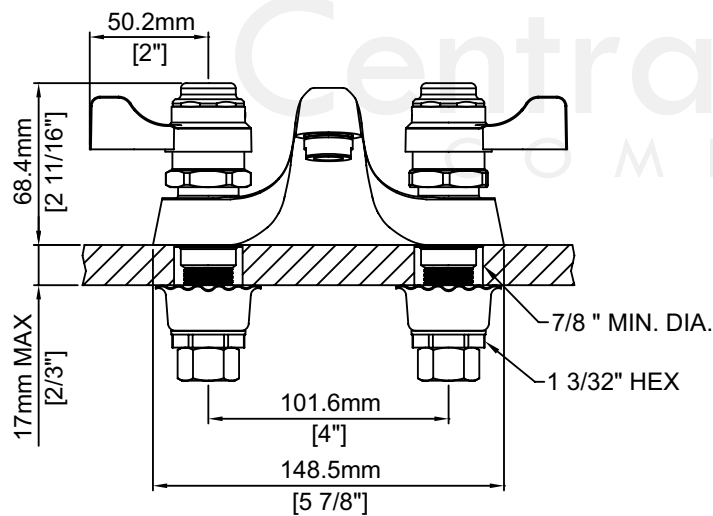

Model# 1167-AV

Self-Close Two Handle Lavatory Faucet

1167-AV/REV. 11 2016

Product Specifications subject to change without notice