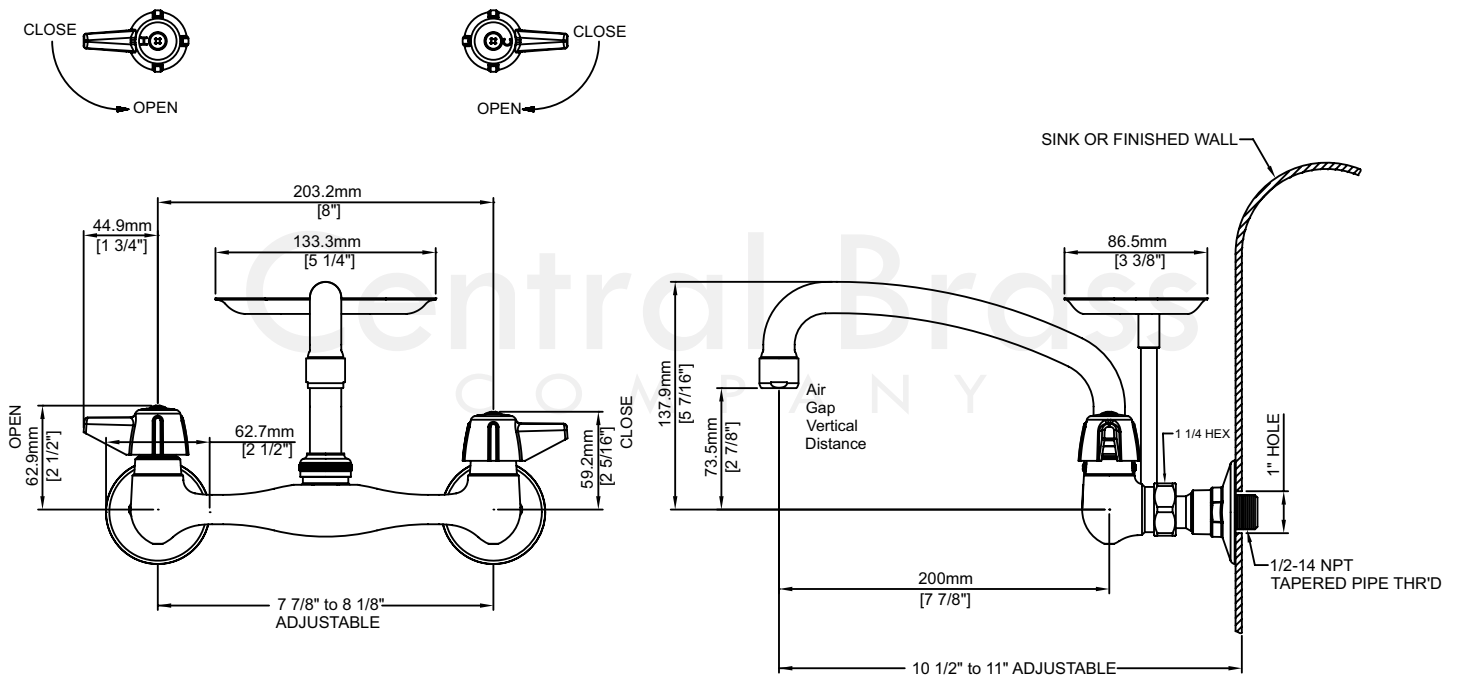

Model# 0048-TA1

Two Handle Wallmount Kitchen Faucet

FEATURES & SPECIFICATIONS

- Canopy Handles
- 8" Tube Swivel Spout
- 1/2-14 NPT Male Thread
- Replaceable Seats
- 2-Hole 7-7/8" to 8-1/8" Installation
- Brass Soap Dish 1.5 GPM Flow Rate
- 1.5 GPM Flow Rate

Model# 0048-TA1

Two Handle Wallmount Kitchen Faucet

0048-TA1/REV. 11 2016

Product Specifications subject to change without notice