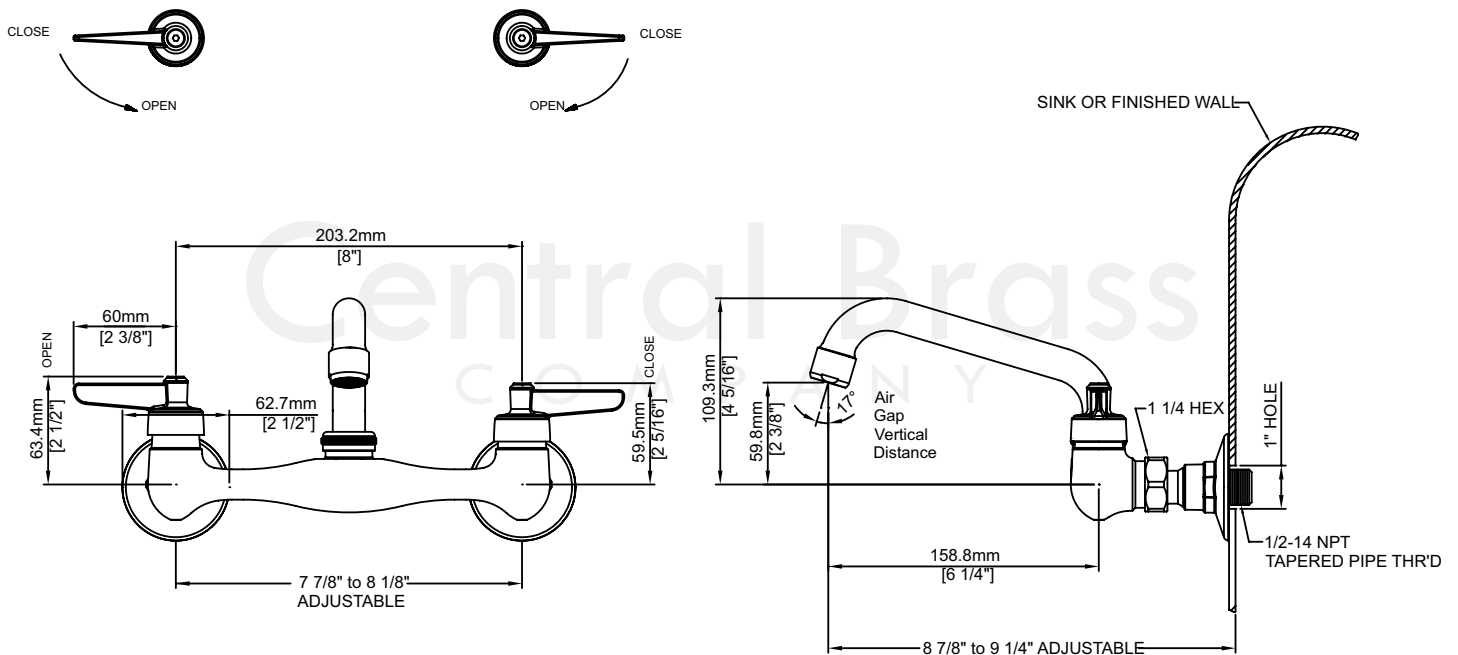

Model# 0047-TLE0

Two Handle Wallmount Kitchen Faucet

0047-TLE0/REV. 11 2016

Product Specifications subject to change without notice