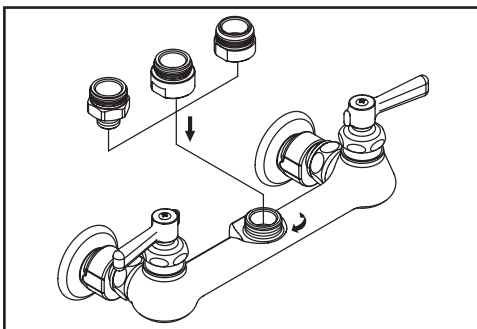

# INSTALLATION

**Tools:**

Adjustable Wrench

Power Drill

Teflon Tape

Rags

## Model Number: 0641, 0642-LE

**Warnings and Notes:**

Check with local plumbing code requirements before installation.  
This product should be installed by a local listed plumber.  
**Do not use plumbers putty on threads.**

## **Installation Steps:**

Swivel Pre-Rinse Unit

(1a) For existing faucet which is not Central Brass to change to pre-rinse faucet installation: Remove spout from existing faucet.

(1b) Choose the proper adapter supplied and attach to faucet body.