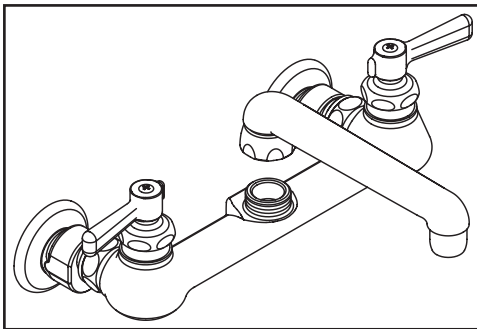

Central Brass Company, Inc.
3325 S. Garfield Ave.
Commerce, CA 90040
(800) 321-8630
www.centralbrass.com

INSTALLATION

Tools:

Adjustable Wrench

Power Drill

Teflon Tape

Rags

Model Number: 0641, 0642-LE

Warnings and Notes:

Check with local plumbing code requirements before installation.
This product should be installed by a local listed plumber.
Do not use plumbers putty on threads.

Installation Steps:

Swivel Pre-Rinse Unit

(1a) For existing faucet which is not Central Brass to change to pre-rinse faucet installation: Remove spout from existing faucet.