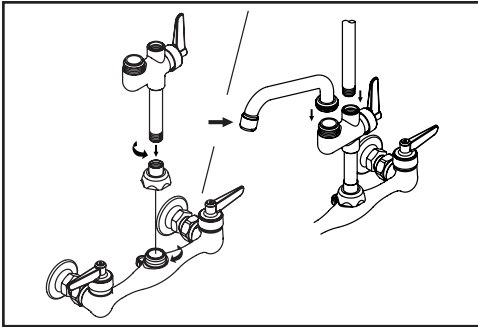

## Model Number: 0641, 0642-LE

**Warnings and Notes:**

Check with local plumbing code requirements before installation.  
This product should be installed by a local listed plumber.  
**Do not use plumbers putty on threads.**

## **Installation Steps:**

Swivel Pre-Rinse Unit

(1a) For existing faucet which is not Central Brass to change to pre-rinse faucet installation: Remove spout from existing faucet.

(1b) Choose the proper adapter supplied and attach to faucet body.

(2) For new faucet installation: Please refer to the installation instruction which comes with the faucet you want to install.

(3a) If there is no add-on faucet, please go to step (4). Remove body adapter from overhead swivel unit with Allen wrench supplied with add-on faucet.

(3b) Attach body adapter to inlet of add-on faucet with Allen wrench. Apply Teflon tape to thread end of overhead swivel unit then thread overhead swivel unit to add-on faucet, attach add-on faucet to faucet body by tightening body adapter with wrench then attach spout to add-on faucet, go to step (5).