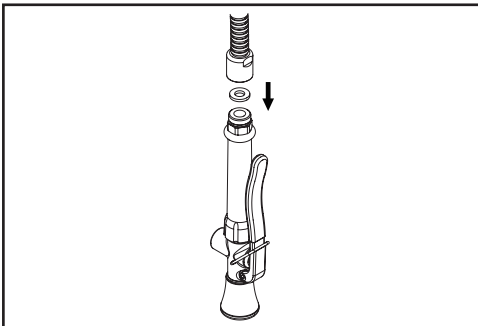

(6) Make sure hose washer is inside 20" hose connection end and tighten spray valve to 20" hose with wrench.