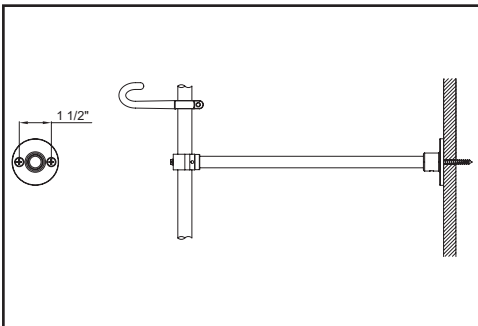

(5) Install 12" adjustable wall bracket and cut the excess support arm to fit in proper distance from wall to overhead swivel unit. Attach finger hook & screw, adjust to proper position.