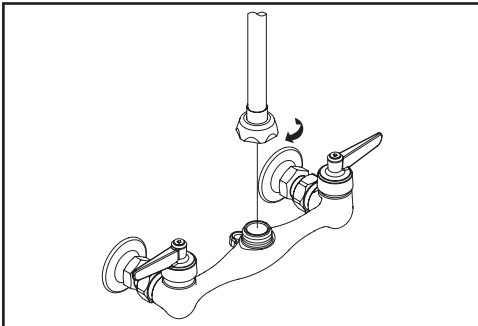

## **Installation Steps:**

Swivel Pre-Rinse Unit

(1a) For existing faucet which is not Central Brass to change to pre-rinse faucet installation: Remove spout from existing faucet.

(1b) Choose the proper adapter supplied and attach to faucet body.

(2) For new faucet installation: Please refer to the installation instruction which comes with the faucet you want to install.

(3a) If there is no add-on faucet, please go to step (4). Remove body adapter from overhead swivel unit with Allen wrench supplied with add-on faucet.

(3b) Attach body adapter to inlet of add-on faucet with Allen wrench. Apply Teflon tape to thread end of overhead swivel unit then thread overhead swivel unit to add-on faucet, attach add-on faucet to faucet body by tightening body adapter with wrench then attach spout to add-on faucet, go to step (5).