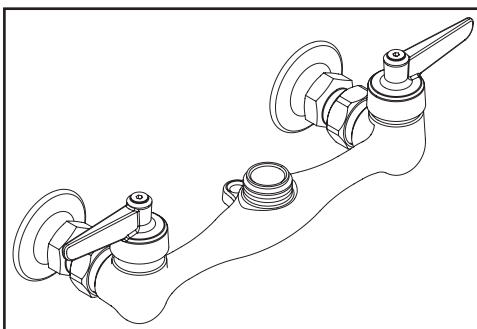

## **Installation Steps:**

Swivel Pre-Rinse Unit

(1a) For existing faucet which is not Central Brass to change to pre-rinse faucet installation: Remove spout from existing faucet.

(1b) Choose the proper adapter supplied and attach to faucet body.

(2) For new faucet installation: Please refer to the installation instruction which comes with the faucet you want to install.

(3a) If there is no add-on faucet, please go to step (4). Remove body adapter from overhead swivel unit with Allen wrench supplied with add-on faucet.

(3b) Attach body adapter to inlet of add-on faucet with Allen wrench. Apply Teflon tape to thread end of overhead swivel unit then thread overhead swivel unit to add-on faucet, attach add-on faucet to faucet body by tightening body adapter with wrench then attach spout to add-on faucet, go to step (5).