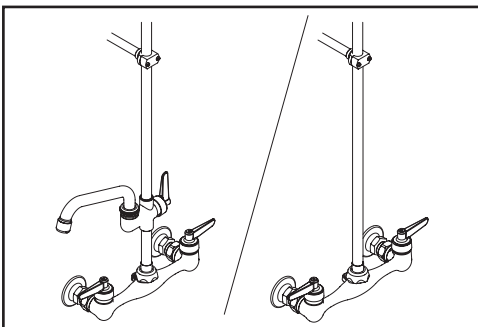

(2) For new faucet installation: Please refer to the installation instruction which comes with the faucet you want to install.

(3a) If there is no add-on faucet, please go to step (4). Remove body adapter from overhead swivel unit with Allen wrench supplied with add-on faucet.

(3b) Attach body adapter to inlet of add-on faucet with Allen wrench. Apply Teflon tape to thread end of overhead swivel unit then thread overhead swivel unit to add-on faucet, attach add-on faucet to faucet body by tightening body adapter with wrench then attach spout to add-on faucet, go to step (5).

(4) Attach overhead swivel pre-rinse assembly to faucet body by tightening body adapter with wrench.

(5) Install 12" adjustable wall bracket and cut the excess support arm to fit in proper distance from wall to overhead swivel unit. Attach finger hook & screw, adjust to proper position.

(6) Make sure hose washer is inside 20" hose connection end and tighten spray valve to 20" hose with wrench.

(7) Turn on water and check any leak on all connections.