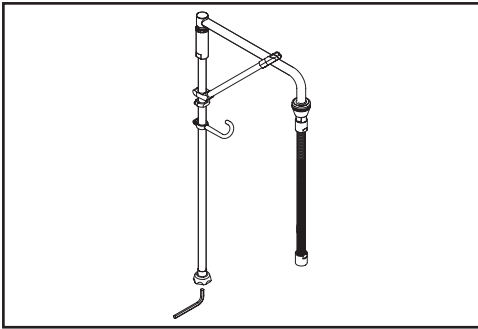

## Model Number: 0641, 0642-LE

**Warnings and Notes:**

Check with local plumbing code requirements before installation.  
This product should be installed by a local listed plumber.  
**Do not use plumbers putty on threads.**

## **Installation Steps:**

Swivel Pre-Rinse Unit

(1a) For existing faucet which is not Central Brass to change to pre-rinse faucet installation: Remove spout from existing faucet.

(1b) Choose the proper adapter supplied and attach to faucet body.

(2) For new faucet installation: Please refer to the installation instruction which comes with the faucet you want to install.

(3a) If there is no add-on faucet, please go to step (4). Remove body adapter from overhead swivel unit with Allen wrench supplied with add-on faucet.

(3b) Attach body adapter to inlet of add-on faucet with Allen wrench. Apply Teflon tape to thread end of overhead swivel unit then thread overhead swivel unit to add-on faucet, attach add-on faucet to faucet body by tightening body adapter with wrench then attach spout to add-on faucet, go to step (5).