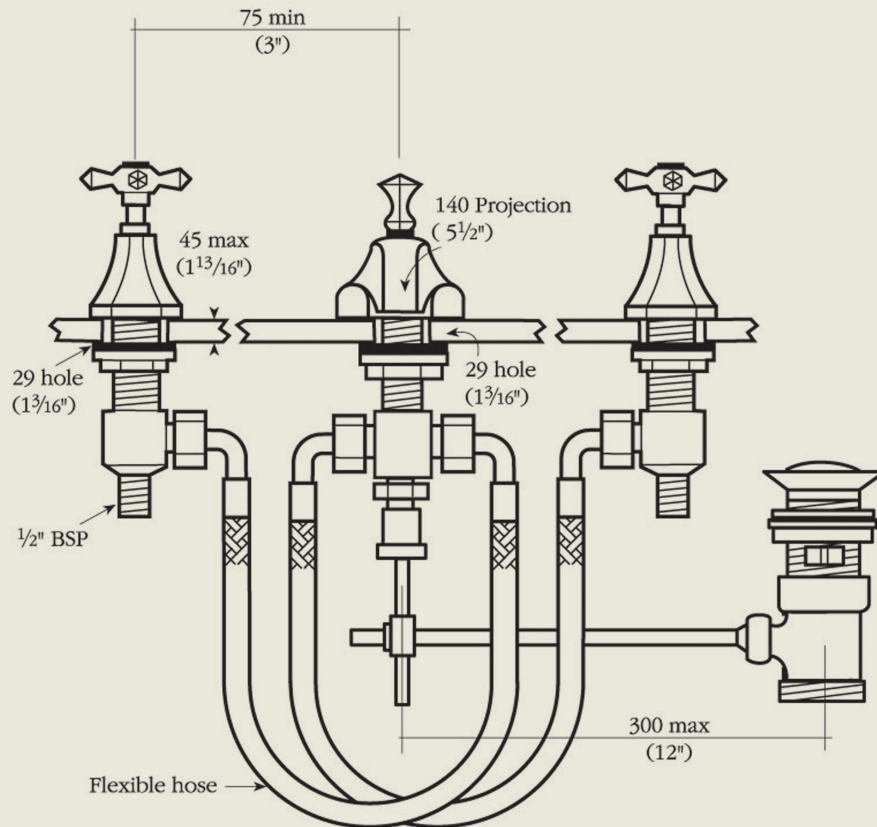

BY APPOINTMENT TO  
HER MAJESTY QUEEN ELIZABETH II  
MANUFACTURER OF KITCHEN & BATHROOM TAPS & MIXERS  
BARBER WILSONS & CO. LTD.  
LONDON

LONDON

BARBER WILSONS & CO

EST. 1905

Model No. MC6455

Internals Standard-3/4 turn ceramic cartridge  
Optional compression cartridge available