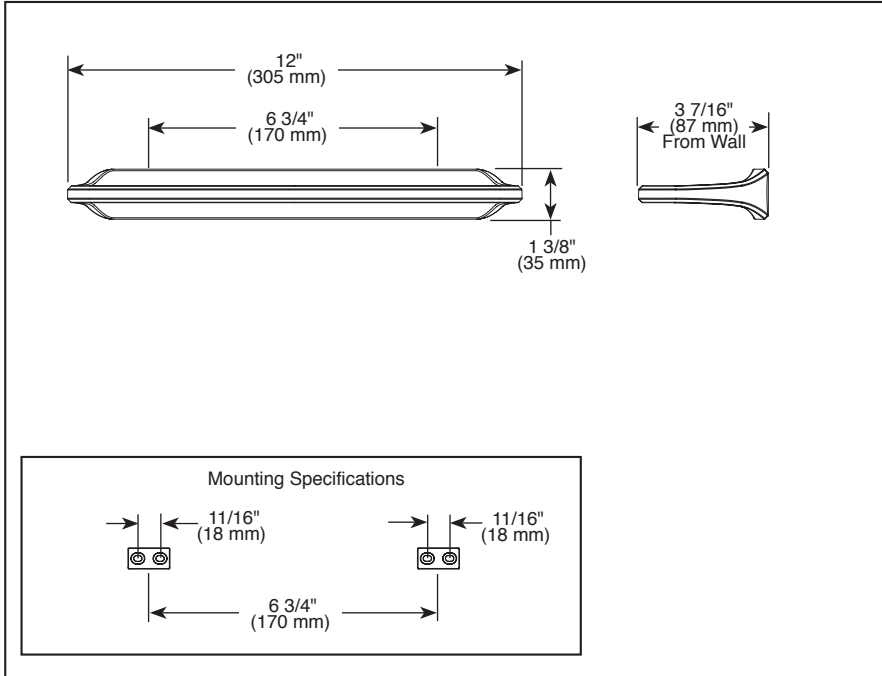

BRIZO®

ACCESSORIES

- Levoir™ Collection
- Mini Towel Bar

694798 ▲

Submitted Model No.: _____

Specific Features: _____

RP100215

RP92010

▲ Designate proper finish suffix

STANDARD SPECIFICATIONS:

- Wood blocking is preferable behind all wall surfaces. If wood blocking is not available, try finding a wood stud to anchor at least one end of this accessory.
- Mounting hardware and mounting instructions included with product.
- Note: Plastic anchors, screws, toggle bolts, and mounting brackets are included with the mounting hardware.