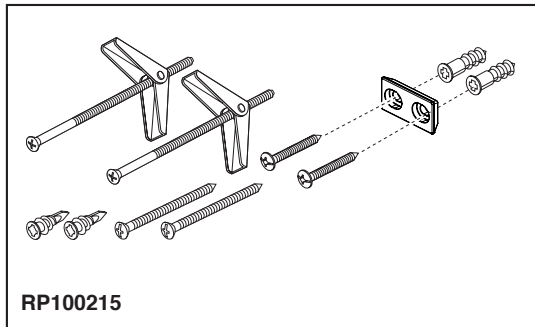

BRIZO®

ACCESSORIES

- Levoir™ Collection
- Mini Towel Bar

694798 ▲

Submitted Model No.: _____

Specific Features: _____

RP100215

RP92010

▲ Designate proper finish suffix

STANDARD SPECIFICATIONS:

- Wood blocking is preferable behind all wall surfaces. If wood blocking is not available, try finding a wood stud to anchor at least one end of this accessory.
- Mounting hardware and mounting instructions included with product.
- Note: Plastic anchors, screws, toggle bolts, and mounting brackets are included with the mounting hardware.