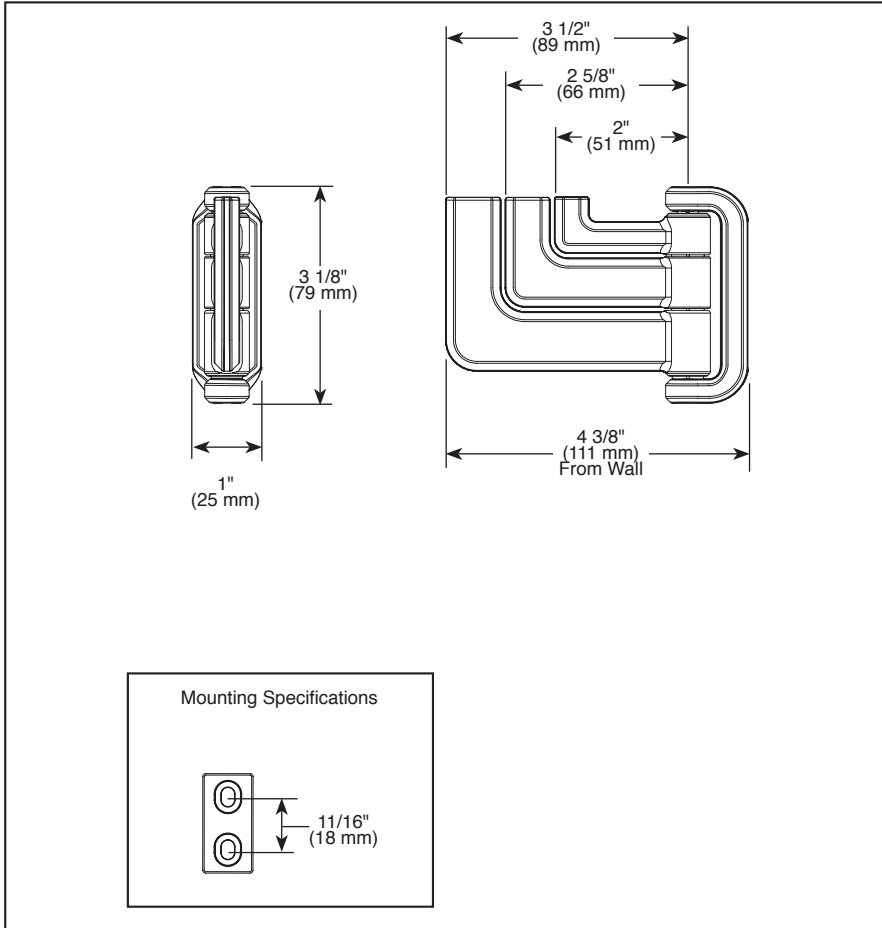

BRIZO®

ACCESSORIES

- Levoir™ Bath Collection
- Hinged Robe Hook

STANDARD SPECIFICATIONS:

- Wood blocking is preferable behind all wall surfaces. If wood blocking is not available, try finding a wood stud to anchor this accessory.
- Mounting hardware and mounting instructions included with product.
- Note: Plastic anchors, screw, toggle bolts, and mounting brackets are included with the mounting hardware.

WARRANTY

- Lifetime limited warranty on parts (other than electronic parts and batteries) and finishes; or, for commercial users, for 5 years from date of purchase.
- 5 year limited warranty on electronic parts (other than batteries); or, for commercial users, for 1 year from the date of purchase. No warranty is provided on batteries.

693597▲

Submitted Model No.: _____

Specific Features: _____

RP100215

RP100219

▲ Designate proper finish suffix

Brizo Kitchen & Bath Company reserves the right (1) to make changes in specifications and materials, and (2) to change or discontinue models, both without notice or obligation. Dimensions are for reference only. See current full-line price book or www.brizo.com for finish options and product availability.

Brizo Kitchen & Bath Company
55 E. 111th Street, Indianapolis, Indiana 46280
350 South Edgeware Road, St. Thomas, ON N5P 4L1
© 2018 Brizo Kitchen & Bath Company