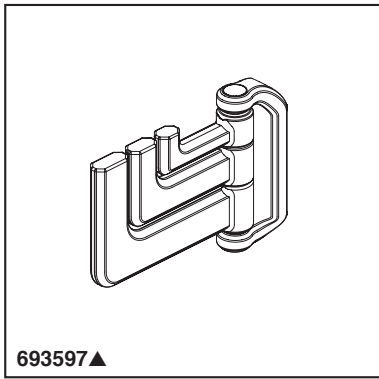

BRIZO®

ACCESSORIES

- Levoir™ Bath Collection
- Hinged Robe Hook

STANDARD SPECIFICATIONS:

- Wood blocking is preferable behind all wall surfaces. If wood blocking is not available, try finding a wood stud to anchor this accessory.
- Mounting hardware and mounting instructions included with product.
- Note: Plastic anchors, screw, toggle bolts, and mounting brackets are included with the mounting hardware.

WARRANTY

- Lifetime limited warranty on parts (other than electronic parts and batteries) and finishes; or, for commercial users, for 5 years from date of purchase.
- 5 year limited warranty on electronic parts (other than batteries); or, for commercial users, for 1 year from the date of purchase. No warranty is provided on batteries.

693597▲

Submitted Model No.: _____

Specific Features: _____