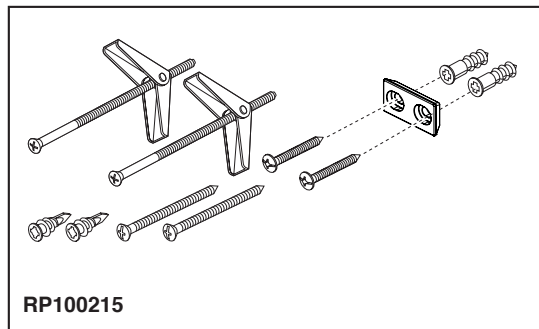

BRIZO®

ACCESSORIES

- Levoir™ Bath Collection
- Hinged Robe Hook

STANDARD SPECIFICATIONS:

- Wood blocking is preferable behind all wall surfaces. If wood blocking is not available, try finding a wood stud to anchor this accessory.
- Mounting hardware and mounting instructions included with product.
- Note: Plastic anchors, screw, toggle bolts, and mounting brackets are included with the mounting hardware.

WARRANTY

- Lifetime limited warranty on parts (other than electronic parts and batteries) and finishes; or, for commercial users, for 5 years from date of purchase.
- 5 year limited warranty on electronic parts (other than batteries); or, for commercial users, for 1 year from the date of purchase. No warranty is provided on batteries.

693597▲

Submitted Model No.: _____

Specific Features: _____

RP100215

RP100219

▲ Designate proper finish suffix

Brizo Kitchen & Bath Company reserves the right (1) to make changes in specifications and materials, and (2) to change or discontinue models, both without notice or obligation. Dimensions are for reference only. See current full-line price book or www.brizo.com for finish options and product availability.

Brizo Kitchen & Bath Company
55 E. 111th Street, Indianapolis, Indiana 46280
350 South Edgeware Road, St. Thomas, ON N5P 4L1
© 2018 Brizo Kitchen & Bath Company