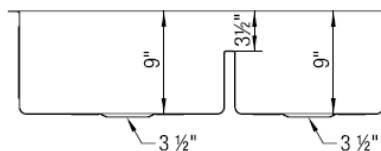

Accessories

237464

Bottom Grid Right

237463

Bottom Grid Left

237465

Multi-Level Grid

Warranty

BLANCO offers a limited lifetime warranty on all sinks and faucets, as well as a one-year warranty on all custom accessories.

View our how-to videos to learn more about installing and caring for BLANCO products:

<https://www.blanco-germany.com/en_us/en_us/support/how_to_videos/all.html>

Questions? Contact us today

BLANCO America, Inc.

110 Mount Holly By-Pass

Lumberton, NJ 08048

Phone & Fax

Phone: 888-668-6201

Fax: 609-668-6211

While BLANCO endeavors to provide accurate information, all dimensions are nominal, cannot be guaranteed, and are subject to change or cancellation. BLANCO assumes no responsibility for use of superseded or voided specifications.