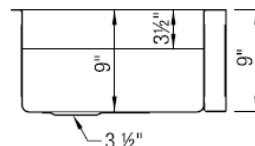

Accessories

237464

Bottom Grid Right

237463

Bottom Grid Left

237465

Multi-Level Grid

Warranty

BLANCO offers a limited lifetime warranty on all sinks and faucets, as well as a one-year warranty on all custom accessories.

View our how-to videos to learn more about installing and caring for BLANCO products:

<https://www.blanco-germany.com/en_us/en_us/support/how_to_videos/all.html>

Questions? Contact us today

BLANCO America, Inc.

110 Mount Holly By-Pass

Lumberton, NJ 08048

Phone & Fax

Phone: 888-668-6201

Fax: 609-668-6211

While BLANCO endeavors to provide accurate information, all dimensions are nominal, cannot be guaranteed, and are subject to change or cancellation. BLANCO assumes no responsibility for use of superseded or voided specifications.