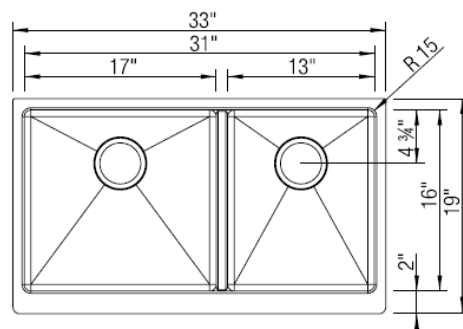

BLANCO

QUATRUS R15 1.75 Apron Low Divide

Stainless Steel

Sink Specifications

Colors/finishes

Stainless Steel

Model N°

525242

Design and planning tips

- Cutout Size: Template provided 1/8" reveal
- Actual Ship Weight: 38 lbs - UPS oversize weight charges apply*

Code/Standards Compliance

Product IAPMO listed

Accessories

237464

Bottom Grid Right