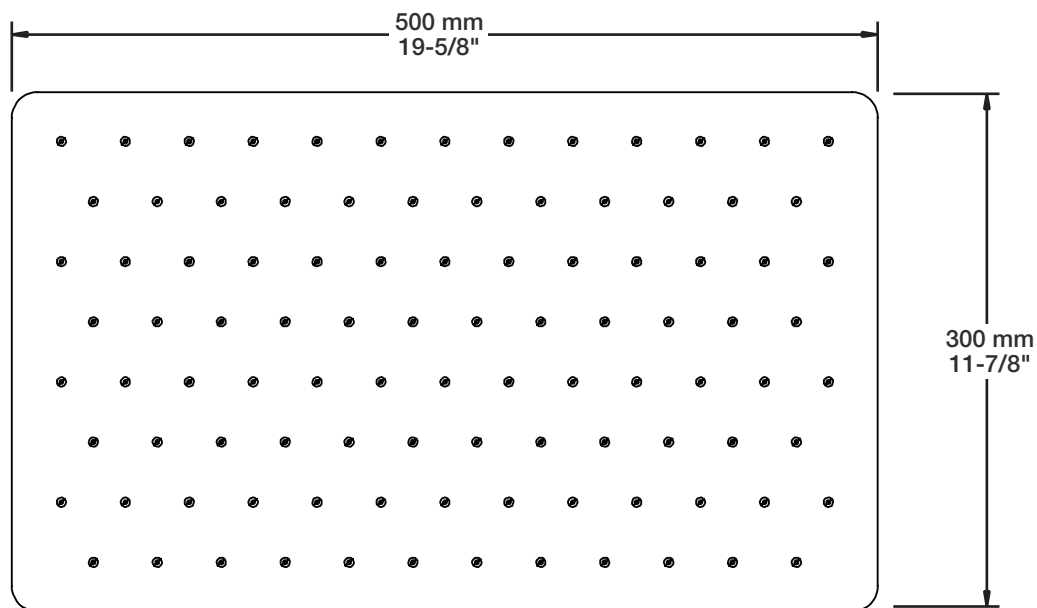

BARiL

Fiche Technique / Spec Sheet

TET-2012-01-xx

STYLE × FONCTION

Description

- Tête de douche rectangulaire 20" x 12" anti-calcaire
- Tête mince en acier inoxydable poli
- Rectangular 20" x 12" anti-limestone shower head
- Polished stainless steel thin shower head

Finis disponibles / Available finishes

- CC: Chrome / Chrome

Débit / Flow rate (pour option écologiques / for eco friendly options)

TET-2012-01-xx	TET-2012-01-xx-175
- 7,6 l/min - 60 psi - 2.00 gpm - 60 psi	- 6,6 l/min - 60 psi - 1.75 gpm - 60 psi