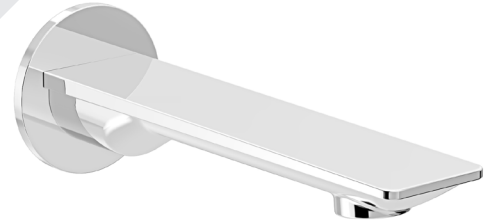

BARiL

Fiche Technique / Spec Sheet

BEC-0520-46-xx

STYLE × FONCTION

Description

- Bec de bain Profile sans inverseur
- "Slip-on" installation
- Profile tub spout without diverter
- "Slip-on" installation

Finis disponibles / Available finishes

- CC: Chrome / *Chrome*
- NN: Nickel brossé / *Brushed Nickel*
- KK: Noir mat / *Matte Black*
- **: Fini spécial / *Special finish*
- GG: Or / *Gold*

Perçage pour l'installation
Hole size for installation

Min: Ø 20mm (3/4")
Max: Ø 35mm (1-3/8")