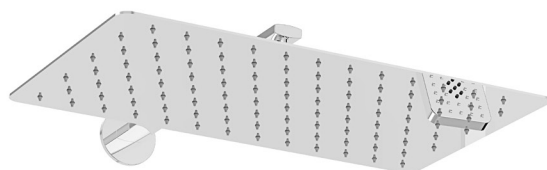

BARiL

Fiche Technique / Spec Sheet

PRO-4335-56-xx

PRR-4335-56-xx*

STYLE × FONCTION

Description

- Ensemble complet de douche thermostatique pression équilibrée
- Ensemble avec 3 accessoires
- *Complete thermostatic pressure balanced shower kit*
- *3 accessories kit*

Composantes incluses / Included components

- B56-9530-00-xx
- TET-2012-01-xx
- DGL-3080-83-xx
- BEC-0520-46-xx
- BRA-1815-02-xx
- RAC-9001-16-xx

Finis disponibles / Available finishes

- CC: Chrome / *Chrome*
- CB: Chrome blanc / *White Chrome*
- CF: Chrome fumé / *Smokey Chrome*

* Avec raccord droit 6" du plafond / *With ceiling-mounted 6" straight pipe*