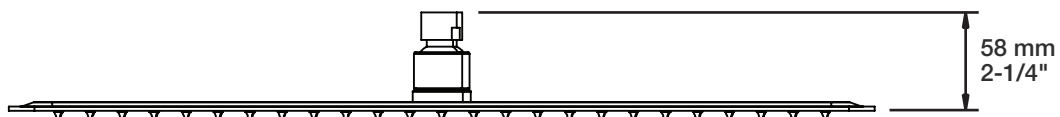

BARiL

Fiche Technique / Spec Sheet

TET-2012-01-xx

STYLE × FONCTION

Description

- Tête de douche rectangulaire 20" x 12" anti-calcaire
- Tête mince en acier inoxydable poli
- Rectangular 20" x 12" anti-limestone shower head
- Polished stainless steel thin shower head

Finis disponibles / Available finishes

- CC: Chrome / Chrome

Débit / Flow rate (pour option écologiques / for eco friendly options)

TET-2012-01-xx	TET-2012-01-xx-175
- 7,6 l/min - 60 psi - 2.00 gpm - 60 psi	- 6,6 l/min - 60 psi - 1.75 gpm - 60 psi