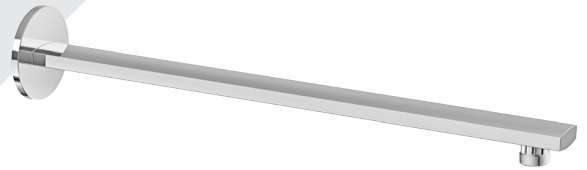

STYLE × FONCTION

Description

- Bras de douche 18" Accent avec rosace
- *Accent 18" shower arm with flange*

Finis disponibles / Available finishes

- CC: Chrome / *Chrome*
- NN: Nickel brossé / *Brushed Nickel*
- KK: Noir mat / *Matte Black*
- GG: Or / *Gold*
- **: Fini spécial / *Special finish*