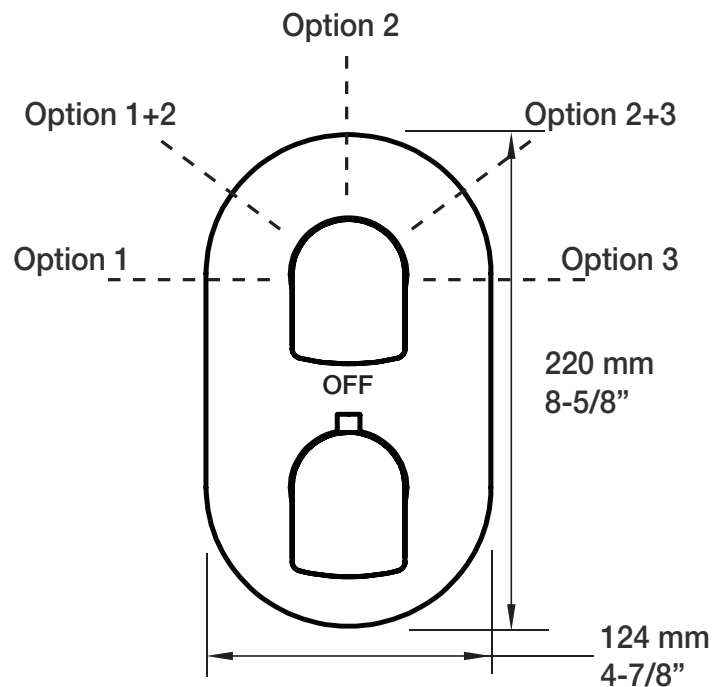

T56-9530-00-xx