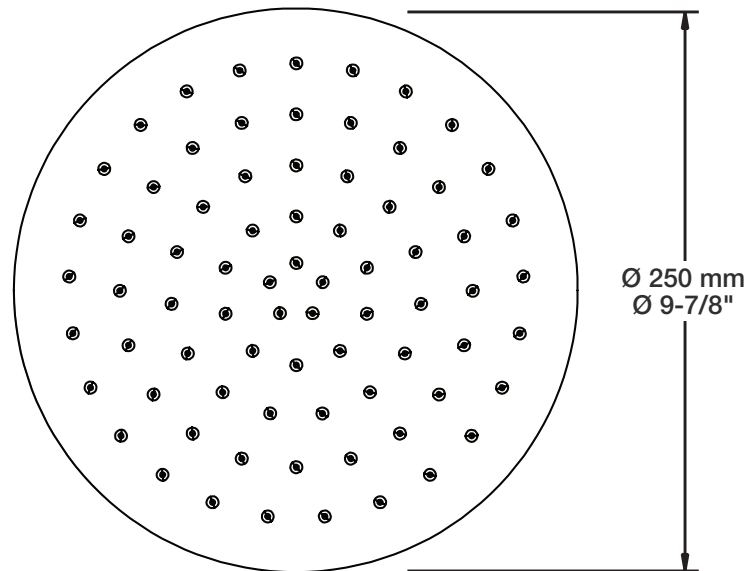

STYLE × FONCTION

Description

- Tête de douche carrée 10" anti-calcaire
- Tête mince en acier inoxydable poli
- Square 10" anti-limestone shower head
- Polished stainless steel thin shower head

Finis disponibles / Available finishes

- CC: Chrome / Chrome

Débit / Flow rate (pour option écologiques / for eco friendly options)

TET-1013-01-xx	TET-1013-01-xx-150	TET-1013-01-xx-175
- 7,6 l/min - 60 psi - 2.00 gpm - 60 psi	- 6,6 l/min - 60 psi - 1.75 gpm - 60 psi	- 5,7 l/min - 60 psi - 1.50 gpm - 60 psi