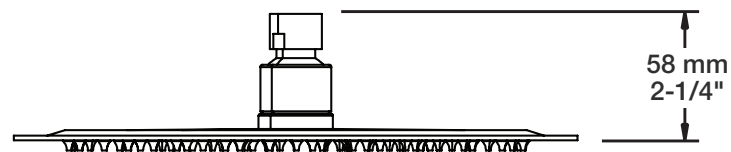

STYLE × FONCTION

Description

- Tête de douche carrée 10" anti-calcaire
- Tête mince en acier inoxydable poli
- Square 10" anti-limestone shower head
- Polished stainless steel thin shower head

Finis disponibles / Available finishes

- CC: Chrome / Chrome

Débit / Flow rate (pour option écologiques / for eco friendly options)

TET-1013-01-xx	TET-1013-01-xx-150	TET-1013-01-xx-175
- 7,6 l/min - 60 psi - 2.00 gpm - 60 psi	- 6,6 l/min - 60 psi - 1.75 gpm - 60 psi	- 5,7 l/min - 60 psi - 1.50 gpm - 60 psi