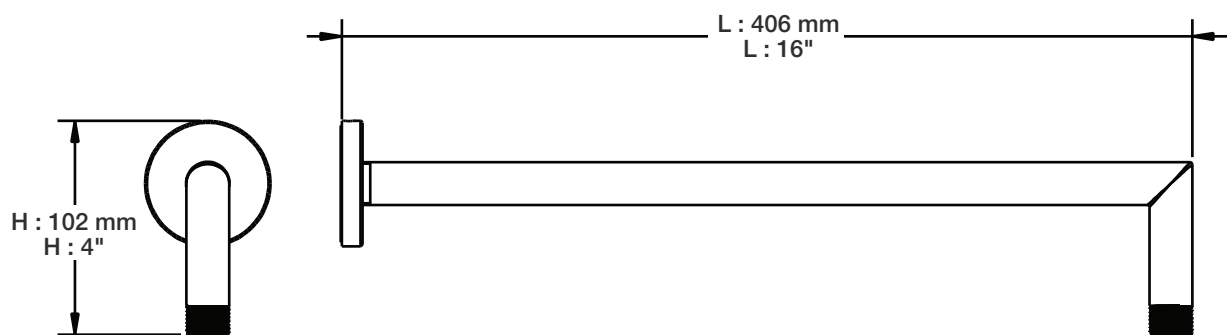

BARiL

STYLE × FONCTION

Fiche Technique / Spec Sheet

BRA-1612-66-xx

Description

- Bras de douche 16" avec rosace
- 16" shower arm with flange

Finis disponibles / Available finishes

- CC: Chrome / *Chrome*
- NN: Nickel / *Nickel*
- GG: Or / *Gold*
- **: Fini spécial / *Special finish*