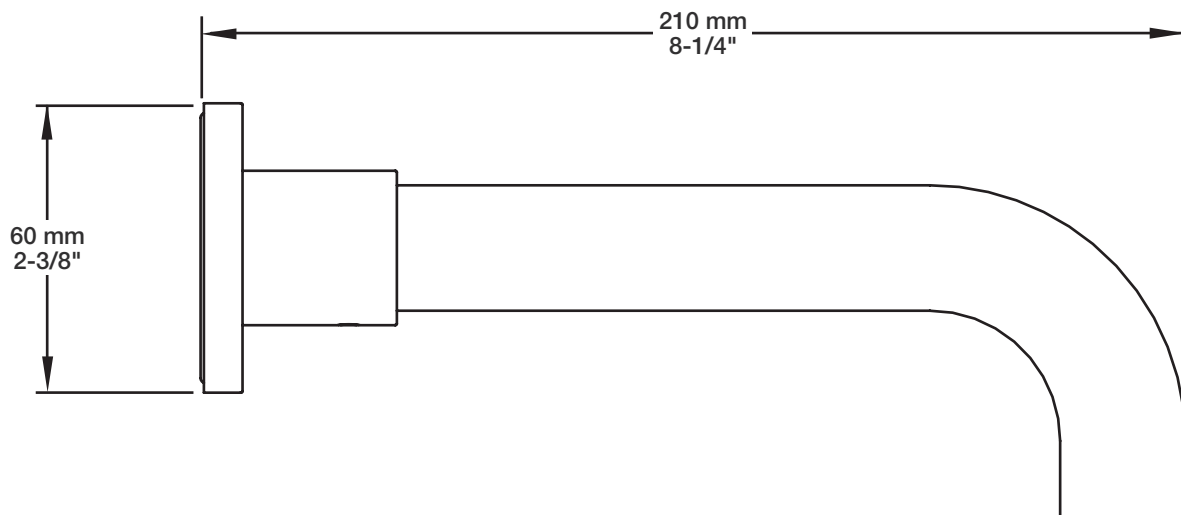

Inclus / Included

RVA-9530-00-B

T66-9530-00-xx

BARiL

Fiche Technique / Spec Sheet

BEC-0520-37-xx

STYLE × FONCTION

Description

Perçage pour l'installation
Hole size for installation

Min: Ø 28mm (1-1/8")

Max: Ø 35mm (1-3/8")

STYLE × FONCTION

Description

- Tête de douche carrée 10" anti-calcaire
- Tête mince en acier inoxydable poli
- Square 10" anti-limestone shower head
- Polished stainless steel thin shower head