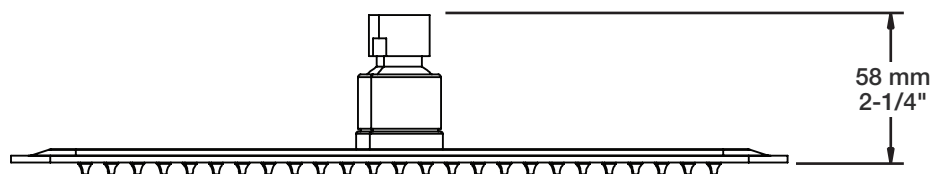

BARIL

STYLE X FONCTION

Fiche Technique / Spec Sheet

TET-1208-01-xx

Description

- Tête de douche rectangulaire 12 x 8" anti-calcaire
- Tête mince en acier inoxydable poli
- *Rectangular 12 x 8" anti-limestone shower head*
- *Polished stainless steel thin shower head*

Finis disponibles / Available finishes

- CC: Chrome / *Chrome*
- KK: Noir mat / *Matte Black*

Débit / Flow rate (pour option écologiques / for eco friendly options)

TET-1208-01-xx	TET-1208-01-xx-175	TET-1208-01-xx-150
- 7,6 l/min - 80 psi - 2.00 gpm - 80 psi	- 6,6 l/min - 80 psi - 1.75 gpm - 80 psi	- 5,7 l/min - 80 psi - 1.50 gpm - 80 psi