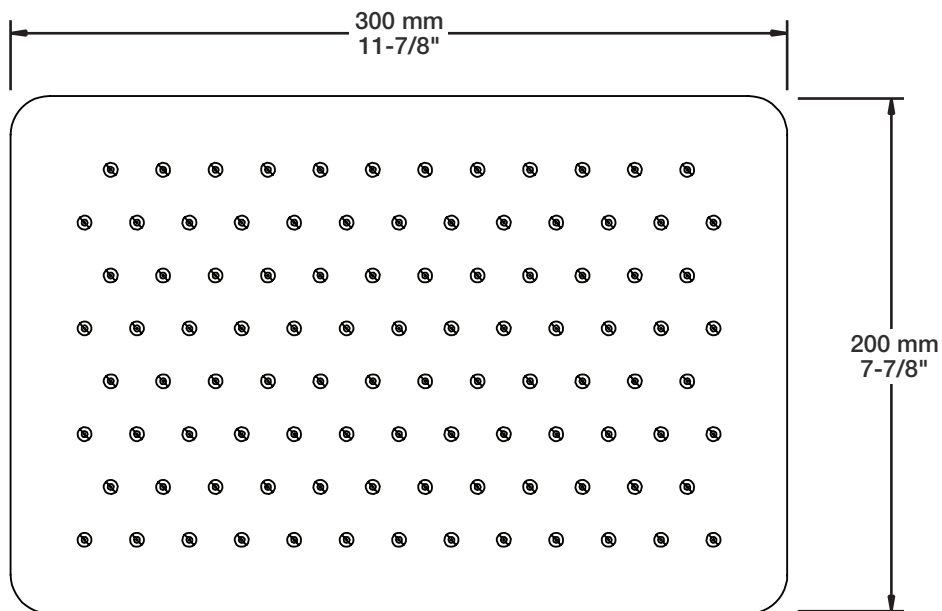

BARiL

STYLE × FONCTION

Fiche Technique / Spec Sheet

TET-1208-01-xx-175

Description

- Tête de douche rectangulaire 12 x 8" anti-calcaire
- Tête mince en acier inoxydable poli
- *Rectangular 12 x 8" anti-limestone shower head*
- *Polished stainless steel thin shower head*

Finis disponibles / Available finishes

- CC: Chrome / Chrome

Débit / Flow rate

- 6,6 l/min - 80 psi
- 1.75 gpm - 80 psi