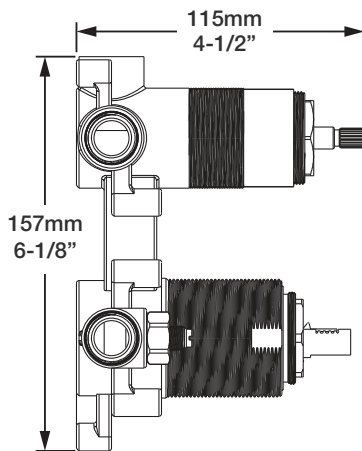

Inclus / Included

RVA-9180-00-NS-B