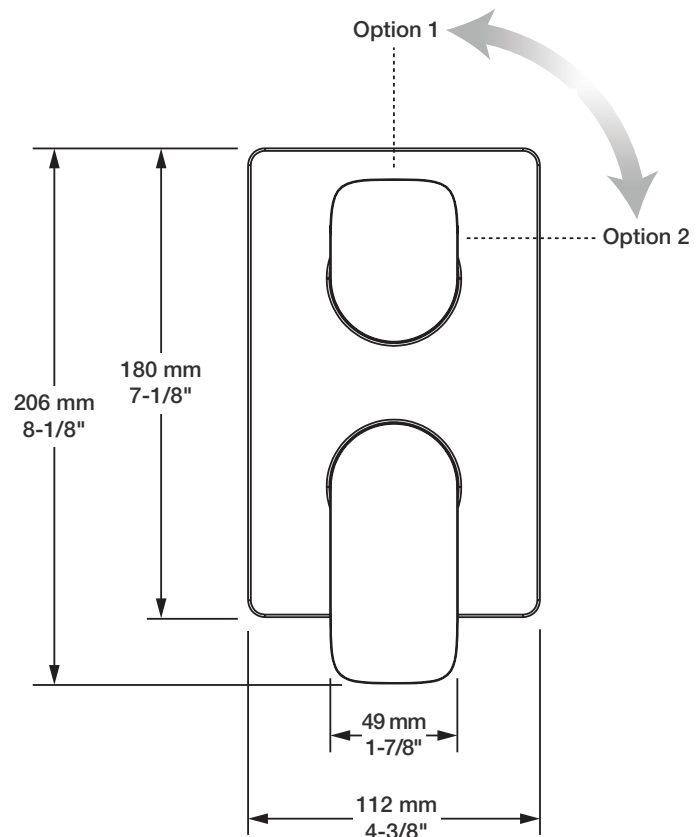

T04-9180-00-xx