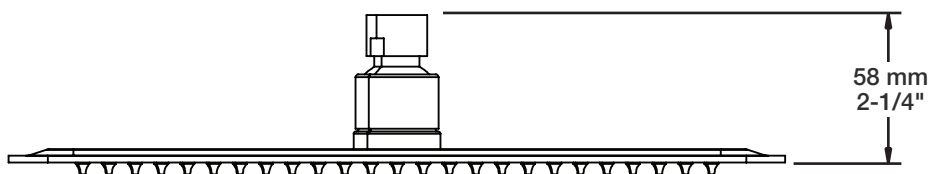

BARiL

STYLE × FONCTION

Fiche Technique / Spec Sheet

TET-1208-01-xx-175

Description

- Tête de douche rectangulaire 12 x 8" anti-calcaire
- Tête mince en acier inoxydable poli
- *Rectangular 12 x 8" anti-limestone shower head*
- *Polished stainless steel thin shower head*

Finis disponibles / Available finishes

- CC: Chrome / Chrome

Débit / Flow rate

- 6,6 l/min - 80 psi
- 1.75 gpm - 80 psi