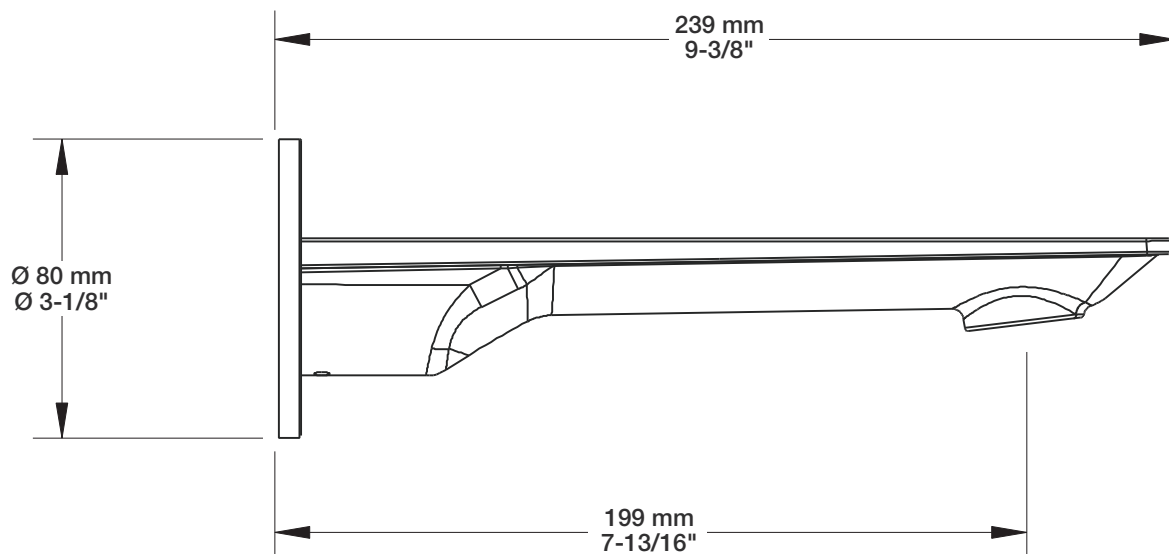

BARiL

Fiche Technique / Spec Sheet

BEC-0520-46-xx

STYLE × FONCTION

Description

- Bec de bain Profile sans inverseur
- "Slip-on" installation
- Profile tub spout without diverter
- "Slip-on" installation

Finis disponibles / Available finishes

- CC: Chrome / *Chrome*
- NN: Nickel / *Nickel*
- KK: Noir mat / *Matte black*
- **: Fini spécial / *Special finish*
- GG: Or / *Gold*

Perçage pour l'installation
Hole size for installation

Min: Ø 20mm (3/4")
Max: Ø 35mm (1-3/8")