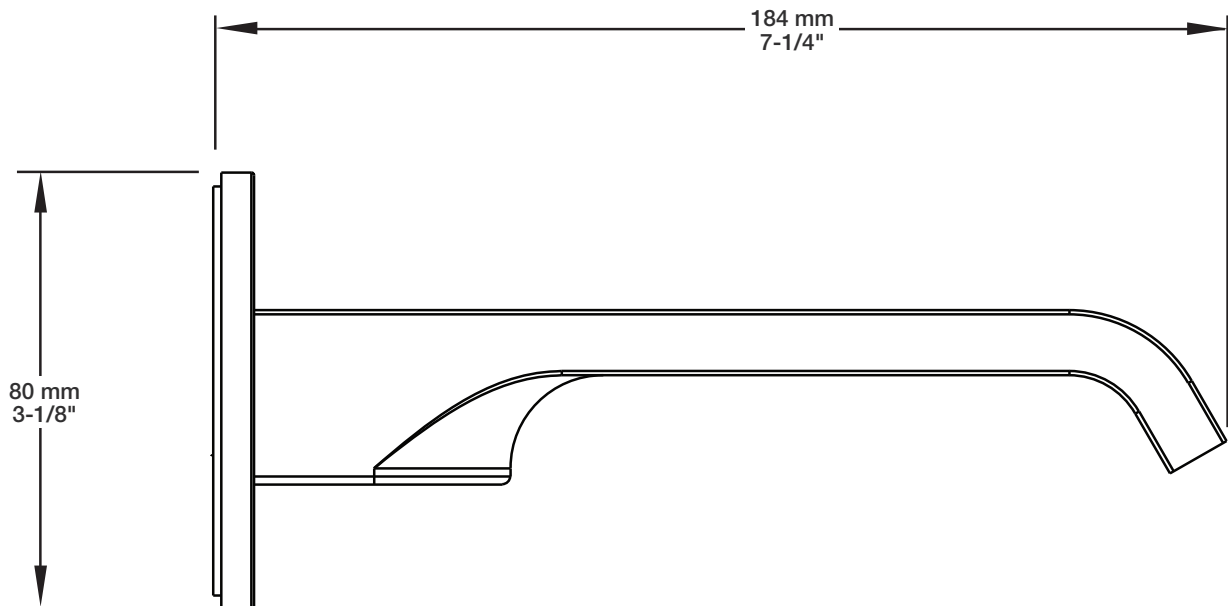

BARiL

Fiche Technique / Spec Sheet

BEC-0520-22-xx

STYLE × FONCTION

Description

- Bec standard de bain sans inverseur
- Installation "slip-on"
- *Standard tub spout without diverter*
- *"Slip-on" installation*

Finis disponibles / Available finishes

- CC: Chrome / *Chrome*
- NN: Nickel brossé / *Brushed nickel*
- KK: Noir mat / *Matte black*
- **: Fini spécial / *Special finish*
- GG: Or / *Gold*

Perçage pour l'installation
Hole size for installation

Min: Ø 20mm (3/4")
Max: Ø 35mm (1-3/8")