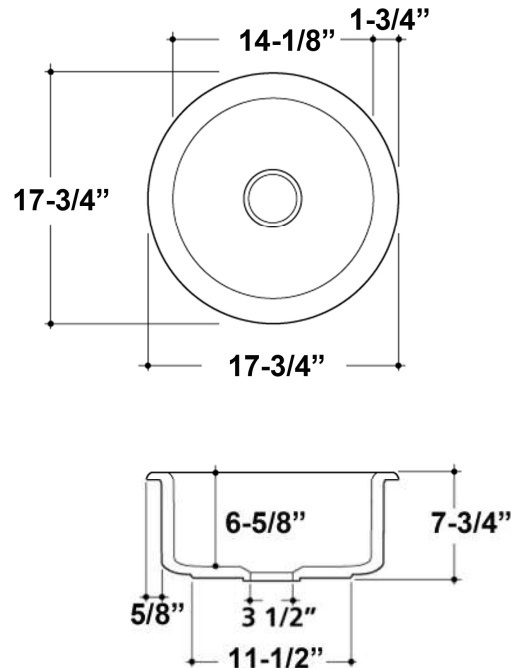

**IONE
PREP SINK**

Cat. No
PS18

Diameter: 17-3/4"

H: 7-3/4"

Features:

- ▶ Constructed of fine fireclay for beauty and durability
- ▶ Fireclay provides a smooth, waveless surface
- ▶ Non-porous surface resists heat, stains and cracking
- ▶ Suitable for drop-in installation
- ▶ Lip is 5/8"
- ▶ Available in 2 colors
- ▶ Drain is not included

Colors

BQ Bisque

WH White

Compliance Certification
Meets or exceeds the following specifications: ASME 112.19.9M for fine fire clay for durability.

Interior Bowl Dimensions:

Basin Interior Diameter: 14-1/8"

Basin Depth: 6-5/8"

Dimensions of fixture are nominal and may vary within the range of tolerances established by ANSI Standard A112.19.2. Dimensions and specifications subject to change without notice.