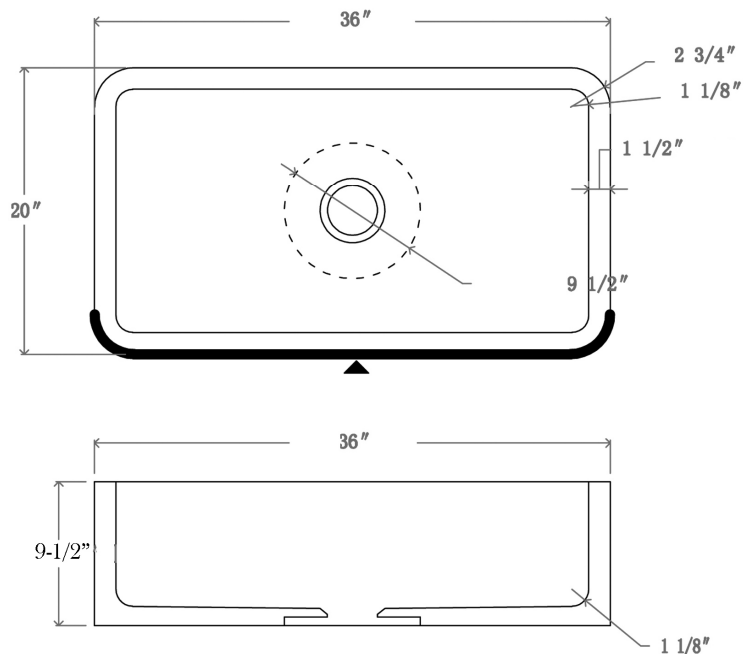

**36" MCKINLEY SINGLE
BOWL FARMER SINK**

Cat. No
FSMSB5020

W: 36"
D: 20"
H: 9-1/2"

***Please do NOT cut hole without
template or actual product.**

Interior Bowl Dimensions:

Basin Interior: 33" W x 17" D
Basin Depth: 8-1/2"

Features:

- ▶ Handcrafted from natural marble
- ▶ Each sink has naturally unique markings on the marble
- ▶ Interior, sides, and back are polished
- ▶ 3 1/2" drain opening
- ▶ Drain sold separately
- ▶ Flange extension required

Colors:

MPGA Polished Galala Marble

Dimensions of fixture are nominal and may vary within the range of tolerances established by ANSI Standard A112.19.2. Dimensions and specifications subject to change without notice.