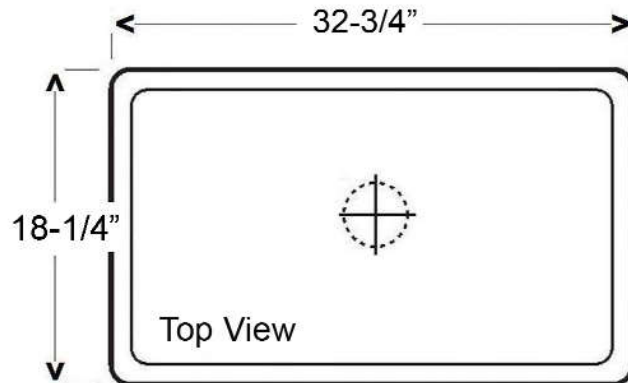

**33" HANNAH SINGLE
BOWL FARMER SINK**

Cat. No
FS33RC

W: 32-3/4"
D: 18-1/4"
H: 10"

Features:

- ▶ Constructed of Fireclay
- ▶ Made in Italy
- ▶ Round corners on apron front
- ▶ Finished on all 4 sides
- ▶ Thickness of wall 1-1/2"
- ▶ Single Bowl
- ▶ Rounded interior corners easy for cleaning
- ▶ Garbage disposal can be use with sink (flange extension not needed)
- ▶ Accommodates 3-1/2" drain
- ▶ cUPC Approved

Finish:
WH White

Compliance Certification
Meets or exceeds the following specifications: ASME 112.19.2.2013 for fine fire clay for durability.

Interior Bowl Dimensions:

Basin Interior: 29-7/8" X 15-3/8"
Basin Depth: 9"

Dimensions of fixture are nominal and may vary within the range of tolerances established by ANSI Standard A112.19.2. Dimensions and specifications subject to change without notice.