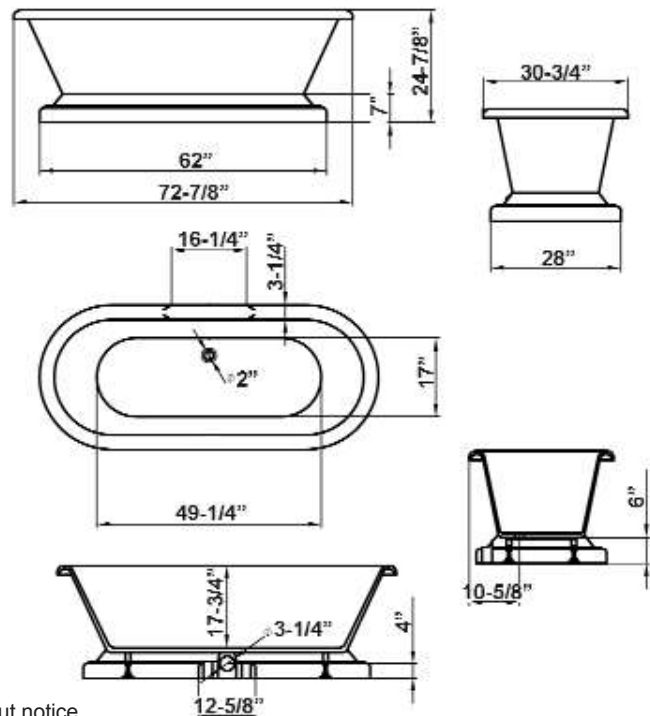

Features:

- Interior and exterior walls 5mm acrylic sheets
- 7/8" wall thickness
- Includes base
- No faucet holes
- No overflow
- Tap deck
- Tub is thoroughly inspected before shipment
- IAPMO Certified
- Option to add foam insulation between tub walls available
- **New:** Air jet system now available, more info on page 2

Custom Colors Available (inside of tub is always white enamel):
Painted bathtubs are considered "special order" and are not returnable
$160 Bisque or Black $250 Designer Color

Dimensions of fixture are nominal and specifications subject to change without notice.